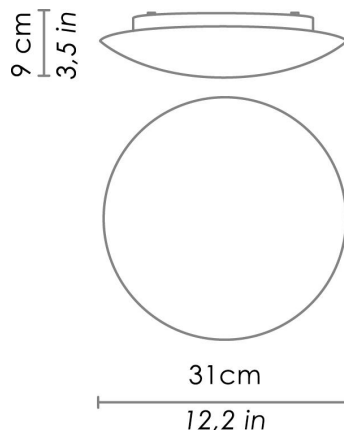

BIS BAYONET

WALL

Wall-ceiling lamps with diffuser in mouth-blown, satin-finish opal triplex glass; white painted metal frame. Twist-lock system for the glass component. The product is suitable for indoor use only.

CODE	COLOR
ZA-LL6111-	White <input type="radio"/>

DIMENSIONS AND HOLES	
Dimensions	Ø 31 cm / Ø 12,2 in

ILLUMINOTECHNICAL SPECIFICATIONS	
Source	E26
Type	Bulb E26
Total Watt	1 x 75W Max

ILLUMINOTECHNICAL SPECIFICATIONS	
Driver	N/A
Voltage	120 V
Frequency	50/60 Hz