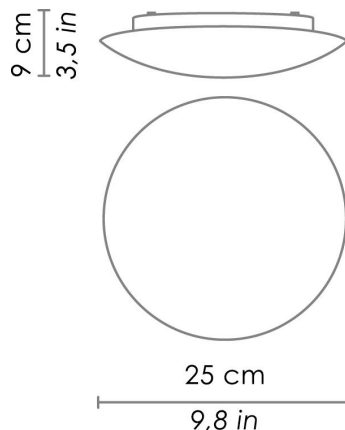

BIS BAYONET

WALL

Wall-ceiling lamps with diffuser in mouth-blown, satin-finish opal triplex glass; white painted metal frame. Twist-lock system for the glass component. The product is suitable for indoor use only.

CODE	COLOR
ZA-LL6110-	White

DIMENSIONS AND HOLES	
Dimensions	Ø 25 cm / Ø 9,8 in

ILLUMINOTECHNICAL SPECIFICATIONS	
Source	E26
Type	Bulb E26
Total Watt	1 x 60 HS

ILLUMINOTECHNICAL SPECIFICATIONS	
Driver	N/A
Voltage	120 V
Frequency	50/60 Hz