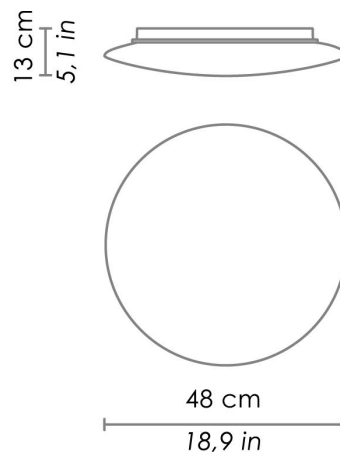

BIS

WALL

Wall/ceiling lights in satin finish triplex opal blown glass, with embossed aluminium internal reflector, and a chlorine-resistant, anti-UV, neutral translucent polycarbonate base. Twist-lock system for the glass component. The Bis collection has IP44 protection.

CODE	COLOR
ZA-LL6113NE	Transparent

DIMENSIONS AND HOLES

Dimensions \varnothing 48 cm / \varnothing 18,9 in

ILLUMINOTECHNICAL SPECIFICATIONS

Source	E26
Type	Bulb E26
Total Watt	2 x 60 Max

ILLUMINOTECHNICAL SPECIFICATIONS