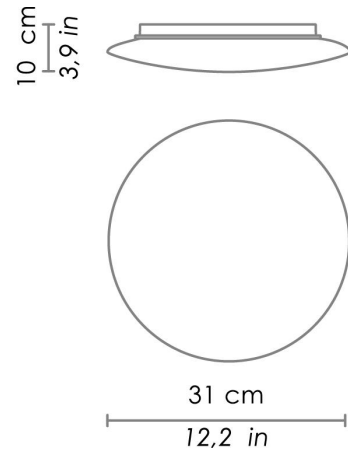

BIS

WALL

Wall-ceiling lamps with diffuser in mouth-blown, satin-finish opal triplex glass; chlorine-resistant, anti-UV, neutral translucent polycarbonate frame. Twist-lock system for the glass component. The product is suitable for indoor use only. IP44 rating.

| CODE | COLOR |
|-------------|-------------|
| ZA-LL6111NE | Transparent |

DIMENSIONS AND HOLES

| | |
|------------|---------------------|
| Dimensions | Ø 31 cm / Ø 12,2 in |
|------------|---------------------|