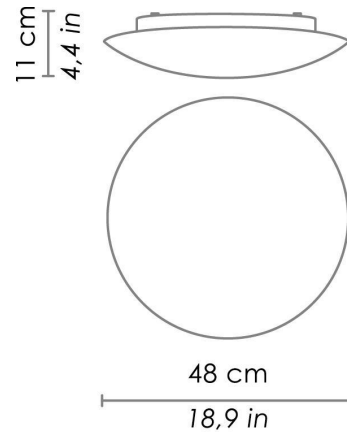

## BIS BAYONET

WALL

Wall-ceiling lamps with diffuser in mouth-blown, satin-finish opal triplex glass; white painted metal frame. Twist-lock system for the glass component. The product is suitable for indoor use only.

### DIMENSIONS AND HOLES

Dimensions  $\varnothing$  48 cm /  $\varnothing$  18,9 in

### ILLUMINOTECHNICAL SPECIFICATIONS

Source	LED
Power LED	27,5 W
Total Watt	29 W
Lumen LED board	3450 lm
Lumen lamp	2070 lm
Beam angle	130°
Colour temperature	3000 K
CRI	>90
Dimmer	TRIAC
Lamp life	minimum 2 years guaranteed