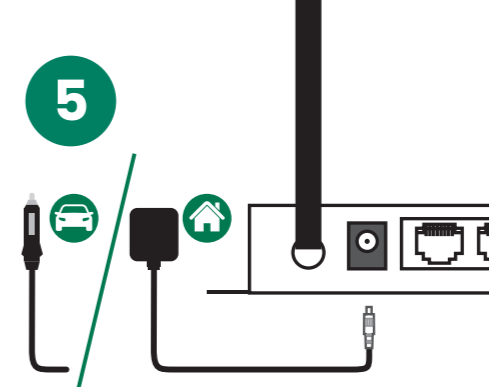

KUMA

CONNECT LITE, STiK, PLAY & PRO

1

2

3

4

5

6

7

8

SSID = LTE-WiFi_XXXX
***** (PASSWORD)

9

10

[www.kuma-products.com/
pages/help](http://www.kuma-products.com/pages/help)