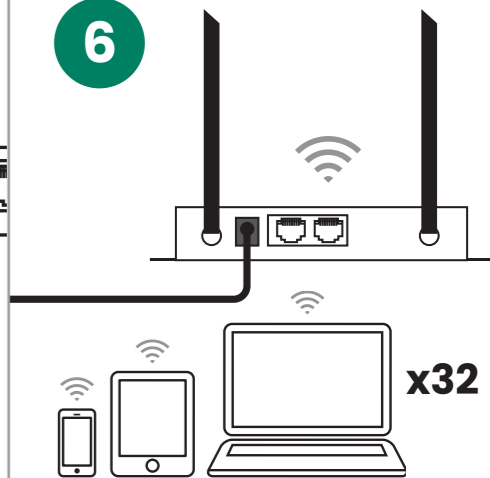

7

8

SSID = LTE-WiFi_XXXX
***** (PASSWORD)

9

10

[www.kuma-products.com/
pages/help](http://www.kuma-products.com/pages/help)