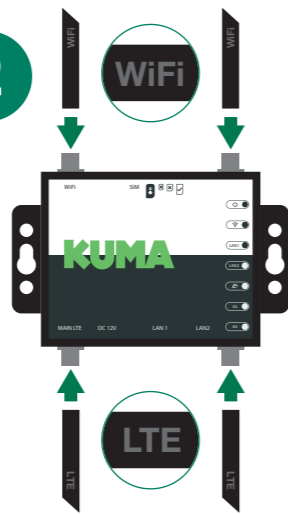

KUMA

CONNECT LITE, STiK, PLAY & PRO

1

2

3

4

5

6

7

8

SSID = LTE-WiFi_XXXX
***** (PASSWORD)

9

10

[www.kuma-products.com/
pages/help](http://www.kuma-products.com/pages/help)