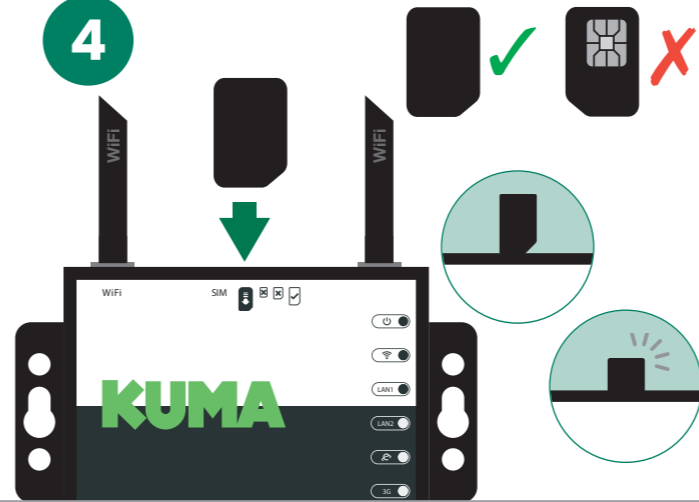

KUMA

CONNECT LITE, STiK, PLAY & PRO

1

2

3

4

5

6

7

8

SSID = LTE-WiFi_XXXX
***** (PASSWORD)

9

10

[www.kuma-products.com/
pages/help](http://www.kuma-products.com/pages/help)