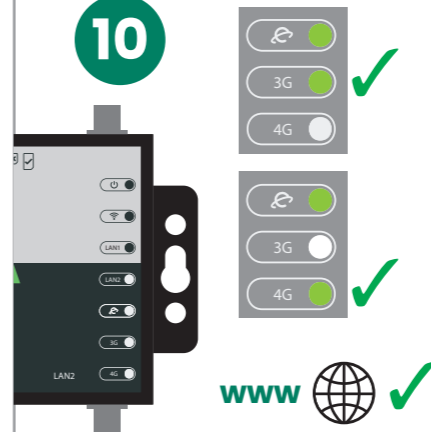

7

8

SSID = LTE-WiFi_XXXX
***** (PASSWORD)

9

10

[www.kuma-products.com/
pages/help](http://www.kuma-products.com/pages/help)