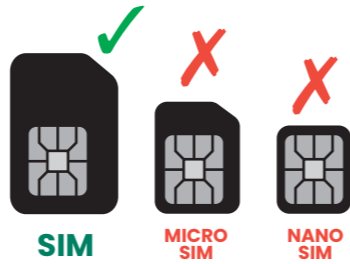

KUMA

CONNECT LITE, STiK, PLAY & PRO

1

2

3

4

5

6

7

8

SSID = LTE-WiFi_XXXX
***** (PASSWORD)

9

10

[www.kuma-products.com/
pages/help](http://www.kuma-products.com/pages/help)