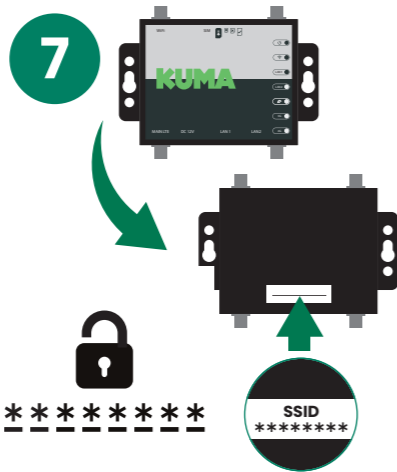

KUMA

CONNECT LITE, STiK, PLAY & PRO

1

2

3

4

5

6

7

8

SSID = LTE-WiFi_XXXX
***** (PASSWORD)

9

10

[www.kuma-products.com/
pages/help](http://www.kuma-products.com/pages/help)