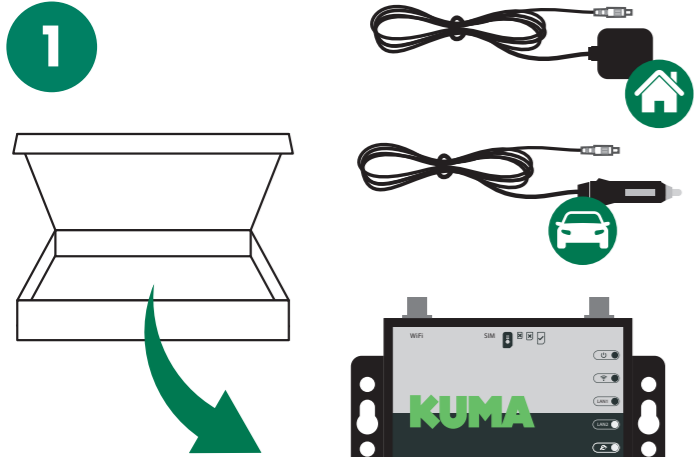

KUMA

CONNECT LITE, STiK, PLAY & PRO

1

2

3

4

5

6

7

8

SSID = LTE-WiFi_XXXX
***** (PASSWORD)

9

10

[www.kuma-products.com/
pages/help](http://www.kuma-products.com/pages/help)