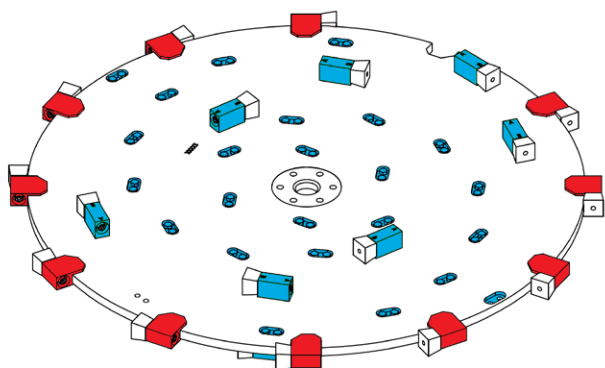

48 TOOTH KIT: 44-0793

* Hardware Included, No Planer Knives

48 TOOTH KIT: 44-0861

* Hardware Included, No Planer Knives

KIT

WELDED TOOTH HOLDER ZONES

- - OUTER
- - MIDDLE
- - INNER

* Fixed teeth are attached to the deck shell.

WELD-FREE TOOTH HOLDER ZONES