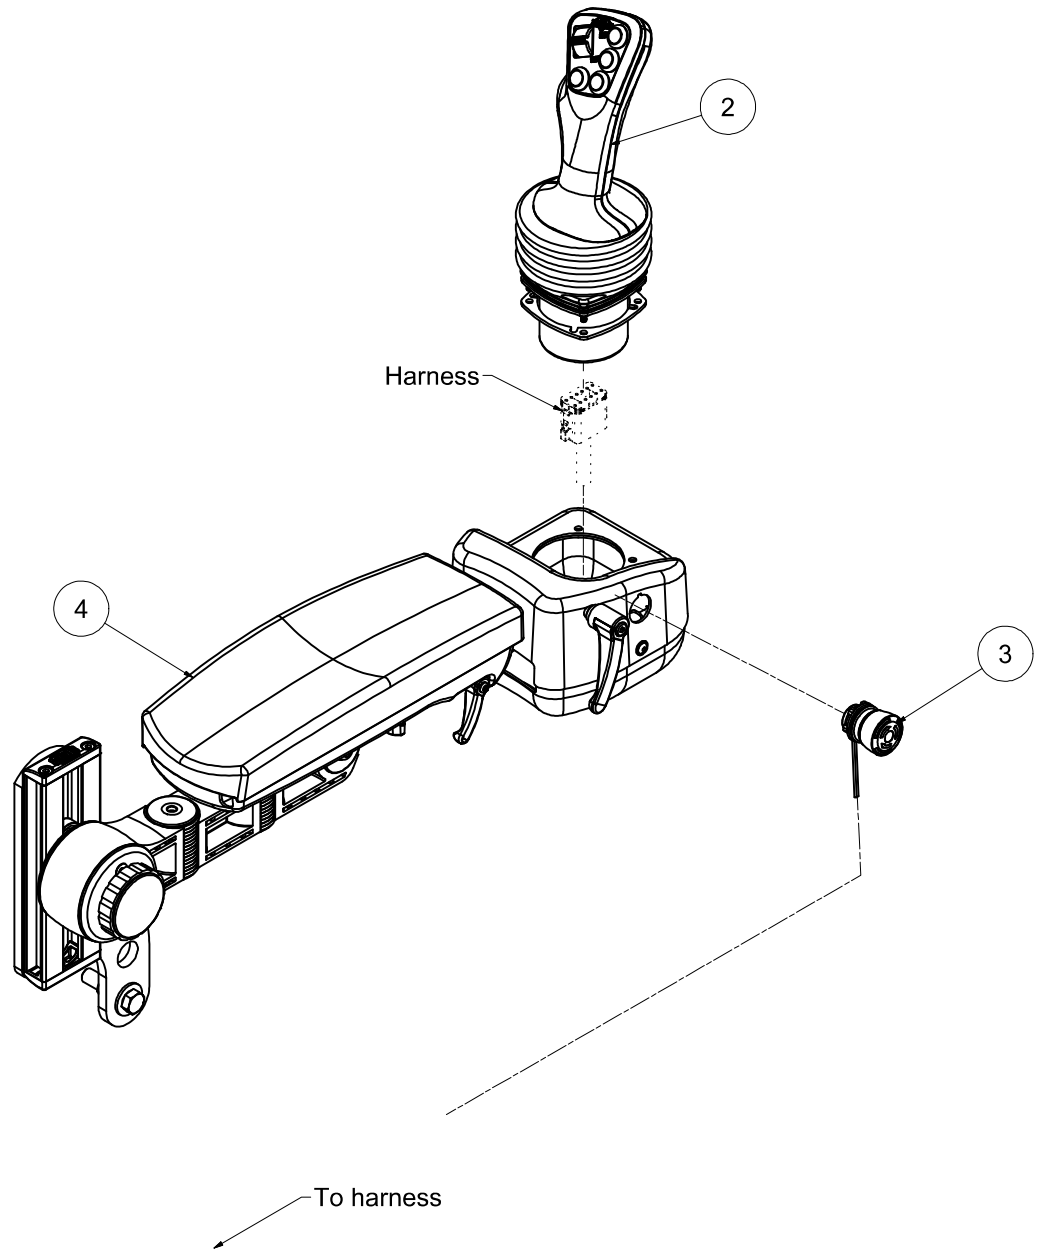

LIFT ASSEMBLIES

CONTROL ASSEMBLY - JOYSTICK, PROPORTIONAL

REF#	PARTS DESCRIPTION	REQ	PART#
*1	DECAL KIT - CAB, BOOM, JOYSTICK GEN III	1	15-5137
2	JOYSTICK, GEN III MID MOUNT SYSTEM	1	16-0297
3	E STOP - GEN III MID MOUNT SYSTEM	1	16-0314
4	ARMREST JOYSTICK MOUNT - COMPLETE	1	39-0668