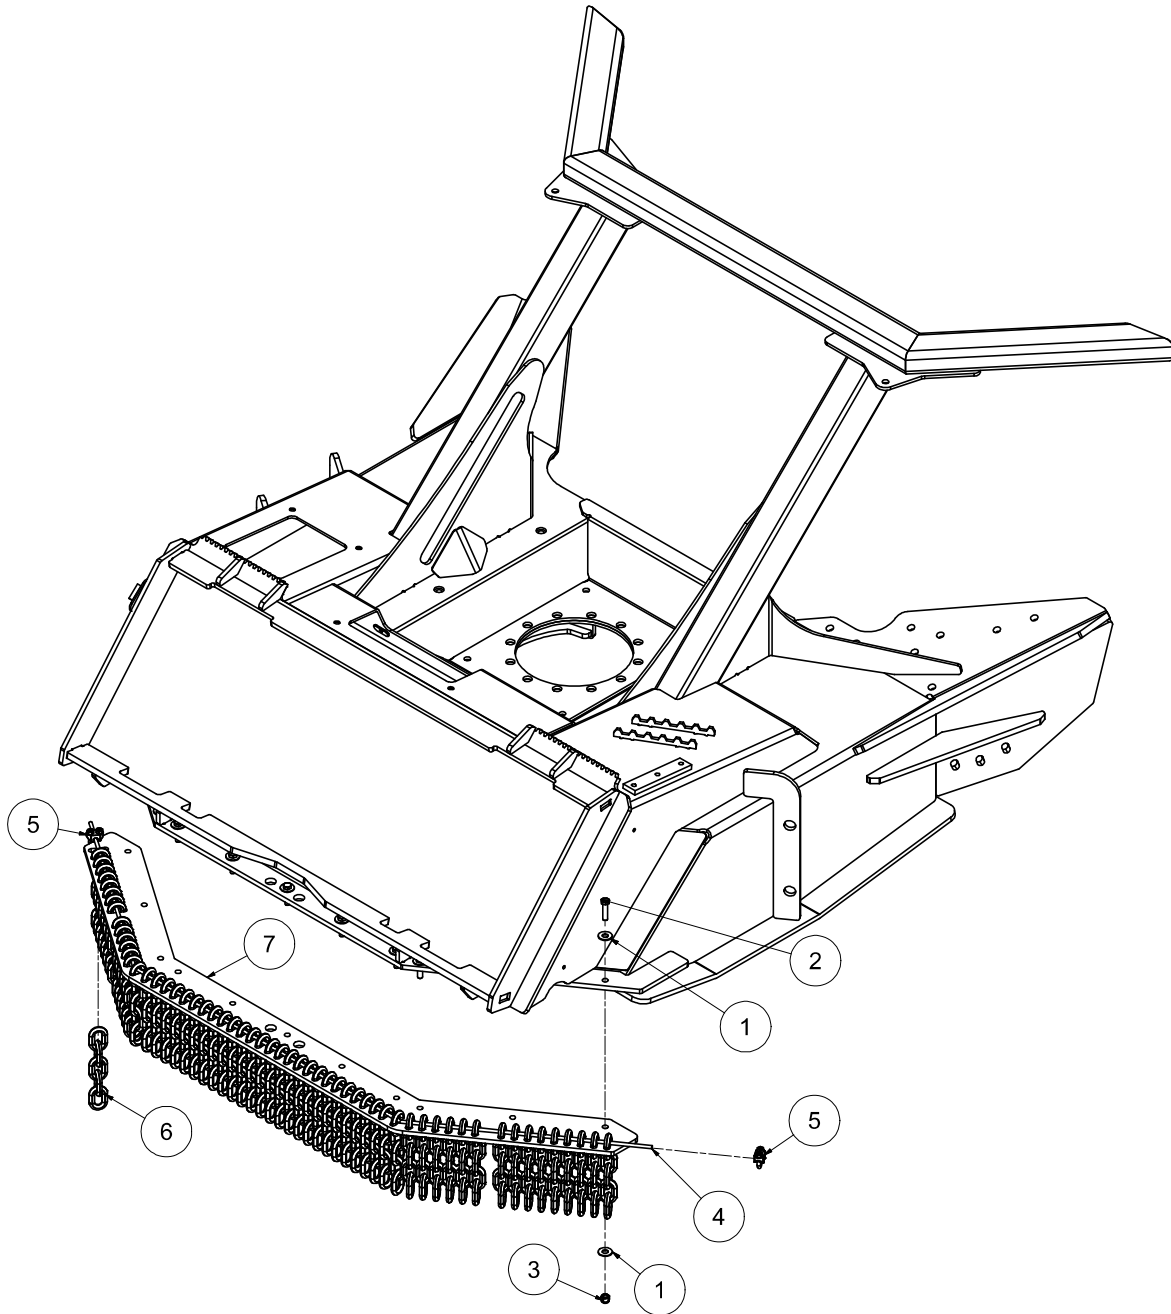

# FORESTRY DISC HEAD

## CHAIN GUARD ASSEMBLY

REF#	PARTS DESCRIPTION	REQ	PART#	TORQUE (ft-lbs)
1	3/8 THRU-HARDENED FLAT WASHER, YELLOW ZINC	22	11-0092	
2	3/8-16 X 1-1/2 GR 5 HEX CAP, ZINC	11	11-0529	31
3	3/8-16 GR 2 NYLOCK NUT, ZINC	11	11-1024	
4	1/4" GALVANIZED CABLE 7,000 LBS TENSILE (SOLD/FT)	11	12-0032	
5	1/4" WIRE ROPE CLAMP	2	12-0033	
6	3/8" CHAIN - 5 LINKS	58	12-0047	
7	FBS048 CHAIN GUARD	1	31-1056	