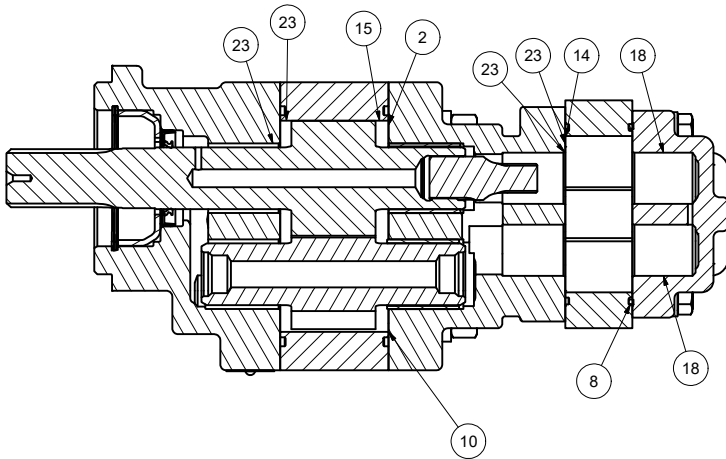

30-0023.idw (C:\Vault\Designs\Mower Prints\30-pump, motors\30-0023 P350 X P315 TND  
 PUMP, 1.75 X 1) 6/21/19)

REF#	PARTS DESCRIPTION	REQ	PART#
1	GEAR SET 1-3/4, P350 PUMP	1	30-1005
2	GASKET SEAL, P350 PUMP	2	30-1043
3	WASHER	4	30-1071
4	SPIROLOCK, 350 MOTOR	1	30-1094
5	HEX NUT	4	30-1128
6	SHAFT END COVER	1	30-1199
7	CAP SCREW	4	30-1216
8	PIN, DOWEL	4	30-1218
9	WASHER	4	30-1229
10	DOWEL PIN (SMALL)	4	30-1273
11	NAME PLATE	1	30-1349
12	DRIVE SCREW	2	30-1351
13	SPACER	1	30-1373
14	THRUST PLATE	2	30-1374
15	THRUST PLATE	2	30-1375
16	STUD	4	30-1376
17	SHAFT,CONN	1	30-1377
18	SET, GEAR	1	30-1378
19	HOUSING,GEAR	1	30-1379
20	HOUSING, GEAR	1	30-1380
21	HOUSING,PEC	1	30-1381
22	HOUSING,PIGGYBACK	1	30-1382
23	SEAL KIT - PUMP, FRONT, TNDM	1	33-0097