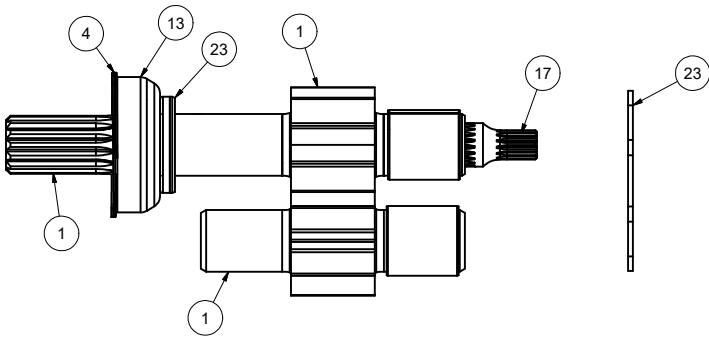

30-0023.idw (C:\Vault\Designs\Mower Prints\30-pump, motors\30-0023 P350 X P315 TND  
 PUMP, 1.75 X 1) 6/21/19)

REF#	PARTS DESCRIPTION	REQ	PART#
1	GEAR SET 1-3/4, P350 PUMP	1	30-1005
2	GASKET SEAL, P350 PUMP	2	30-1043
3	WASHER	4	30-1071
4	SPIROLOCK, 350 MOTOR	1	30-1094
5	HEX NUT	4	30-1128
6	SHAFT END COVER	1	30-1199
7	CAP SCREW	4	30-1216
8	PIN, DOWEL	4	30-1218
9	WASHER	4	30-1229
10	DOWEL PIN (SMALL)	4	30-1273
11	NAME PLATE	1	30-1349
12	DRIVE SCREW	2	30-1351
13	SPACER	1	30-1373
14	THRUST PLATE	2	30-1374
15	THRUST PLATE	2	30-1375
16	STUD	4	30-1376
17	SHAFT,CONN	1	30-1377
18	SET, GEAR	1	30-1378
19	HOUSING,GEAR	1	30-1379
20	HOUSING, GEAR	1	30-1380
21	HOUSING,PEC	1	30-1381
22	HOUSING,PIGGYBACK	1	30-1382
23	SEAL KIT - PUMP, FRONT, TNDM	1	33-0097