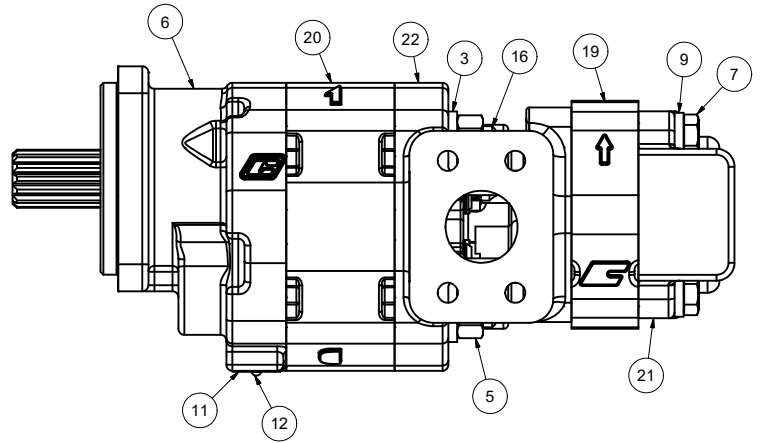

30-0023.idw (C:\Vault\Designs\Mower Prints\30-pump, motors\30-0023 P350 X P315 TND  
 PUMP, 1.75 X 1) 6/21/19)

REF#	PARTS DESCRIPTION	REQ	PART#
1	GEAR SET 1-3/4, P350 PUMP	1	30-1005
2	GASKET SEAL, P350 PUMP	2	30-1043
3	WASHER	4	30-1071
4	SPIROLOCK, 350 MOTOR	1	30-1094
5	HEX NUT	4	30-1128
6	SHAFT END COVER	1	30-1199
7	CAP SCREW	4	30-1216
8	PIN, DOWEL	4	30-1218
9	WASHER	4	30-1229
10	DOWEL PIN (SMALL)	4	30-1273
11	NAME PLATE	1	30-1349
12	DRIVE SCREW	2	30-1351
13	SPACER	1	30-1373
14	THRUST PLATE	2	30-1374
15	THRUST PLATE	2	30-1375
16	STUD	4	30-1376
17	SHAFT,CONN	1	30-1377
18	SET, GEAR	1	30-1378
19	HOUSING,GEAR	1	30-1379
20	HOUSING, GEAR	1	30-1380
21	HOUSING,PEC	1	30-1381
22	HOUSING,PIGGYBACK	1	30-1382
23	SEAL KIT - PUMP, FRONT, TNDM	1	33-0097