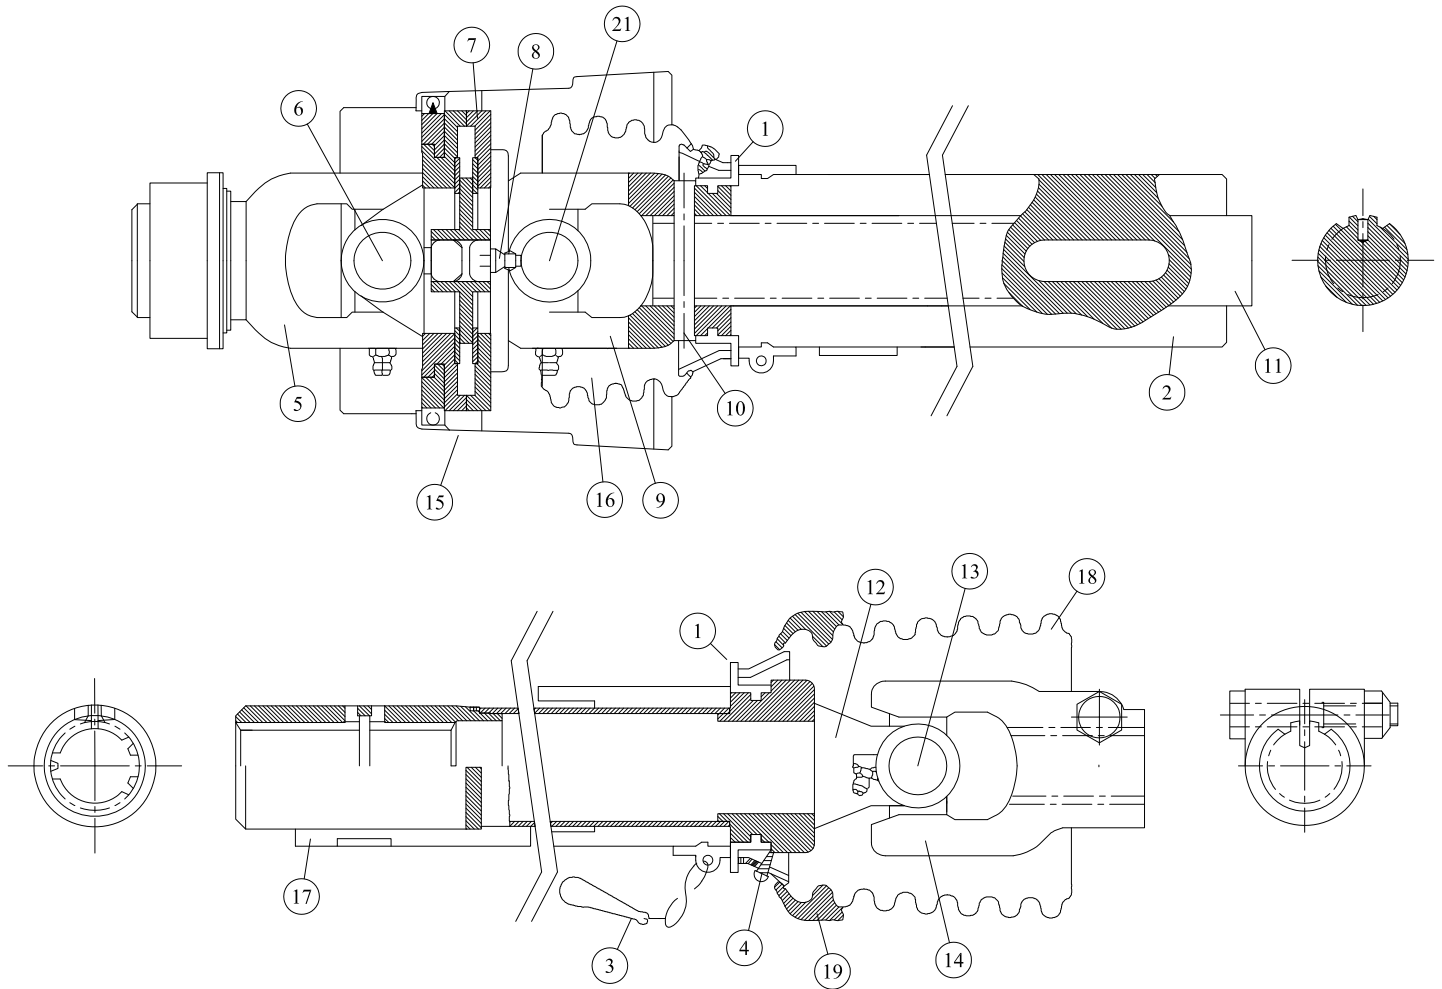

Main Driveline Assembly

* Items # 2-4 & 16-19 are for reference only and not for individual sale.
 Items 1, 2-4 & 16-19 are included with item # 20 inner & outer shield complete.

REF#	PARTS DESCRIPTION	REQ	PART #
1*	BEARINGRING	2	29-0026
2*	GUARD TUBE (OUTER)	1	
3*	RESTRAINT CHAIN	1	
4*	SCREW	2	
5	YOKE	1	29-0080
6	CROSS AND BEARING KIT	1	29-0081
7	DOUBLE YOKE	1	29-0082
8	ZERK	1	29-0083
9	INBOARD YOKE	1	29-0084
10	SPRING PIN	1	29-0085
11	INNER PROFILE	1	29-0086

REF#	PARTS DESCRIPTION	REQ	PART #
12	INBOARD YOKE, TUBE, AND SLEEVE	1	29-0087
13	CROSS AND BEARING KIT	1	29-0089
14	YOKE	1	29-0090
15	CV GUARD AND BEARING ASSEMBLY	1	29-0133
16*	GUARD CONE	1	
17*	GUARD TUBE (INNER)	1	
18*	GUARD CONE	1	
19*	REINFORCING COLLAR	1	
20*	INNER & OUTER SHIELD COMPLETE	1	29-0131
21	CROSS AND BEARING KIT	1	29-0140