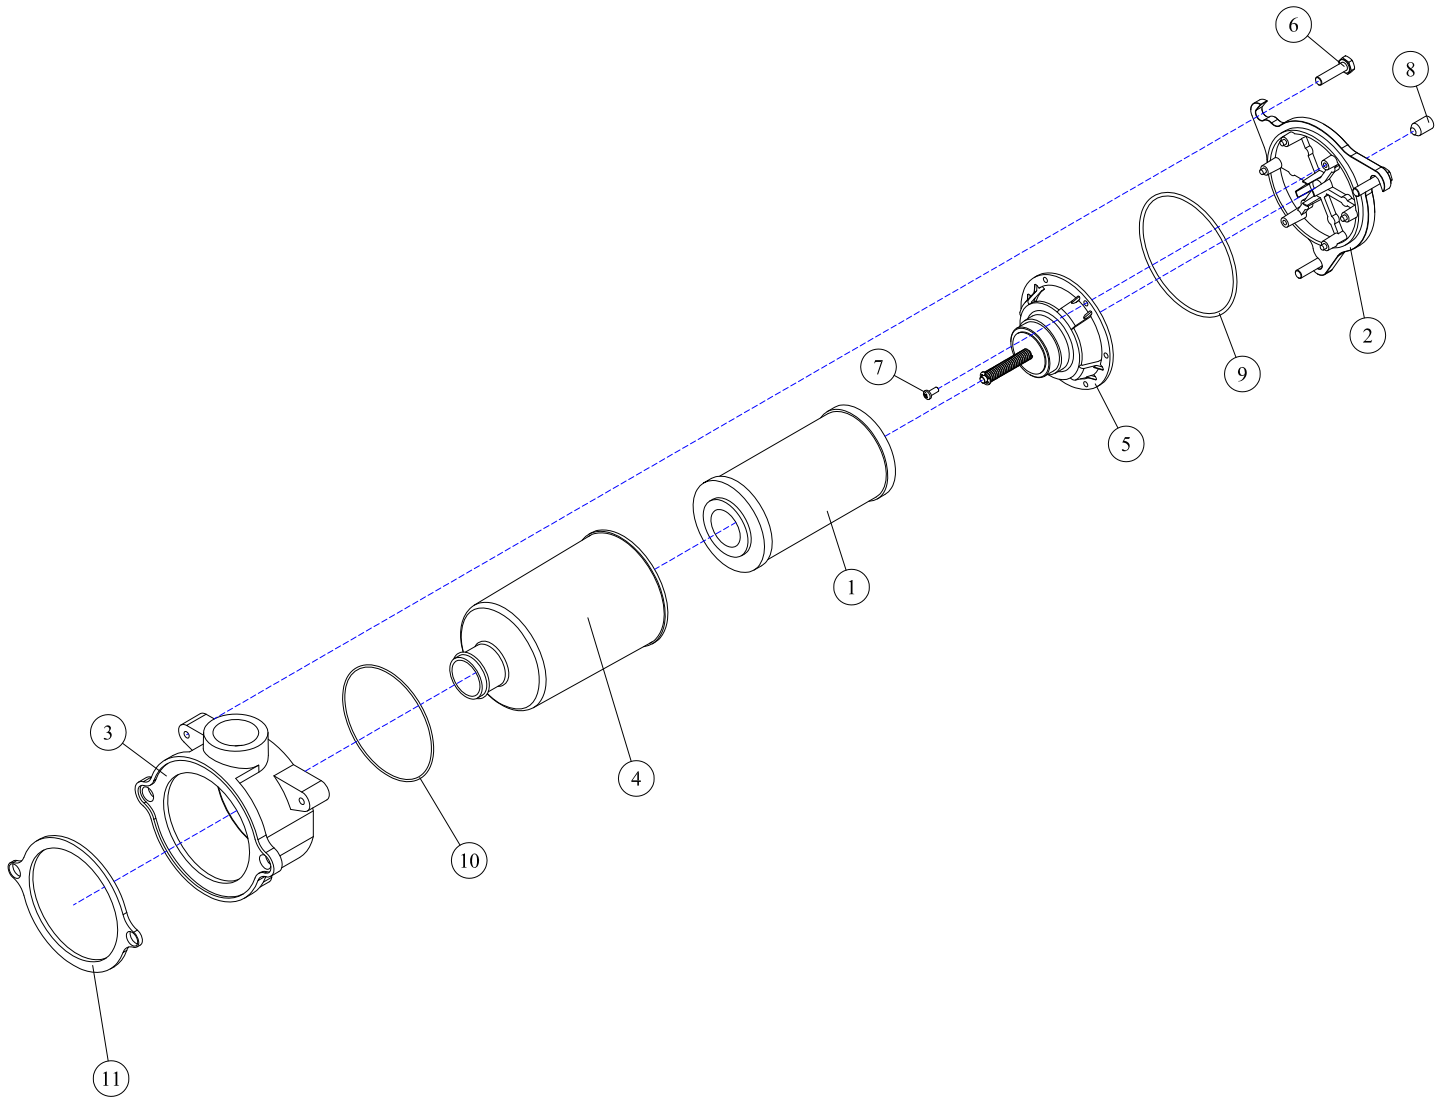

Filter Assembly

REF#	PARTS DESCRIPTION	REQ	PART #
1	FILTER ELEMENT	1	17-0027
2	COVER	1	17-0028
3	PORT CASTING	1	17-0029
4	ELEMENT HOUSING	1	17-0030
5	BY-PASS ASSEMBLY	1	17-0031
6	HEX CAPSCREW	3	17-0032
7	SHEET METAL SCREW	2	17-0033
8	SET SCREW	1	17-0034
9	O-RING, COVER/PORT CASTING	1	33-0075
10	O-RING, ELEMENT/PORT CASTING	1	33-0076
11	SEAL	1	33-0077