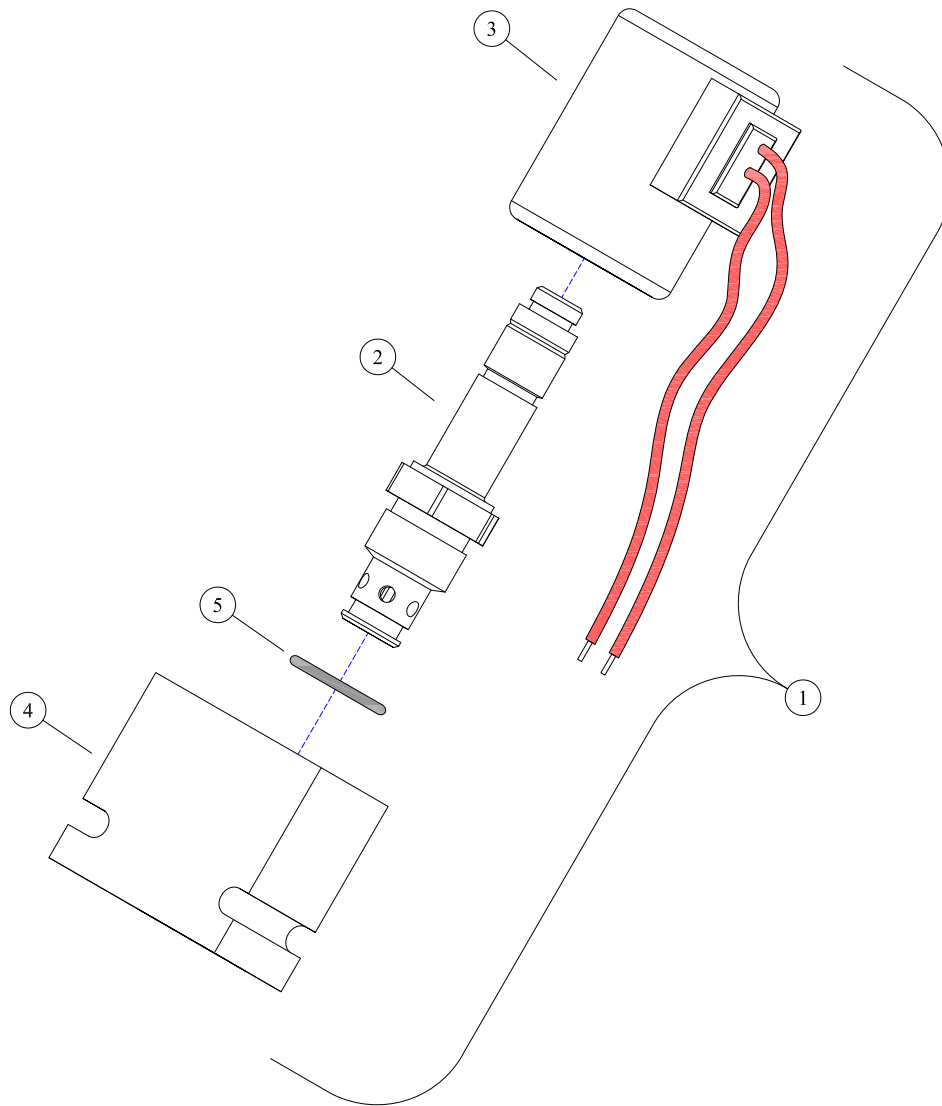

16-0012 Cylinder Lock

REF#	PARTS DESCRIPTION	REQ	PART #
1	CYLINDER LOCK COMPLETE	1	16-0012
2	CARTRIDGE	1	16-0082
3	WIRE CAP	1	16-0100
4	BODY	1	16-0110
5	O-RING	1	33-0060