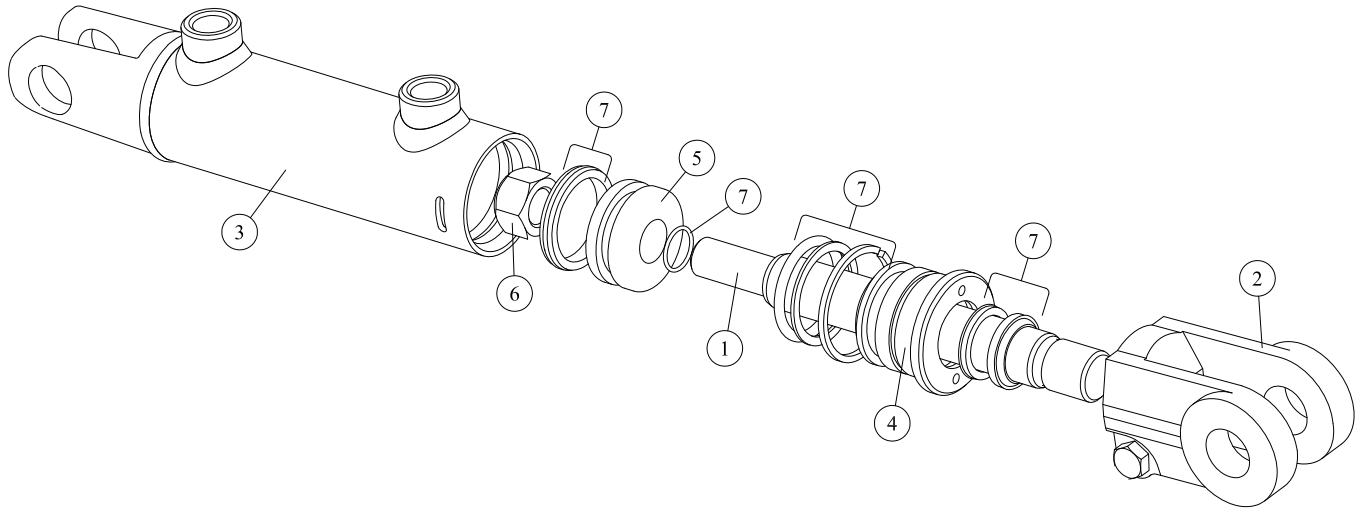

14-0037 Cylinder Assembly

REF#	PARTS DESCRIPTION	REQ	PART #
1	PISTON ROD	1	14-1131
2	CLEVIS ASSEMBLY	1	14-1160
3	BUTT & TUBE ASSEMBLY	1	14-1141
4	GLAND	1	14-1155
5	PISTON	1	14-1150
6	LOCKNUT	1	14-1120
7	SEAL KIT	1	33-0038