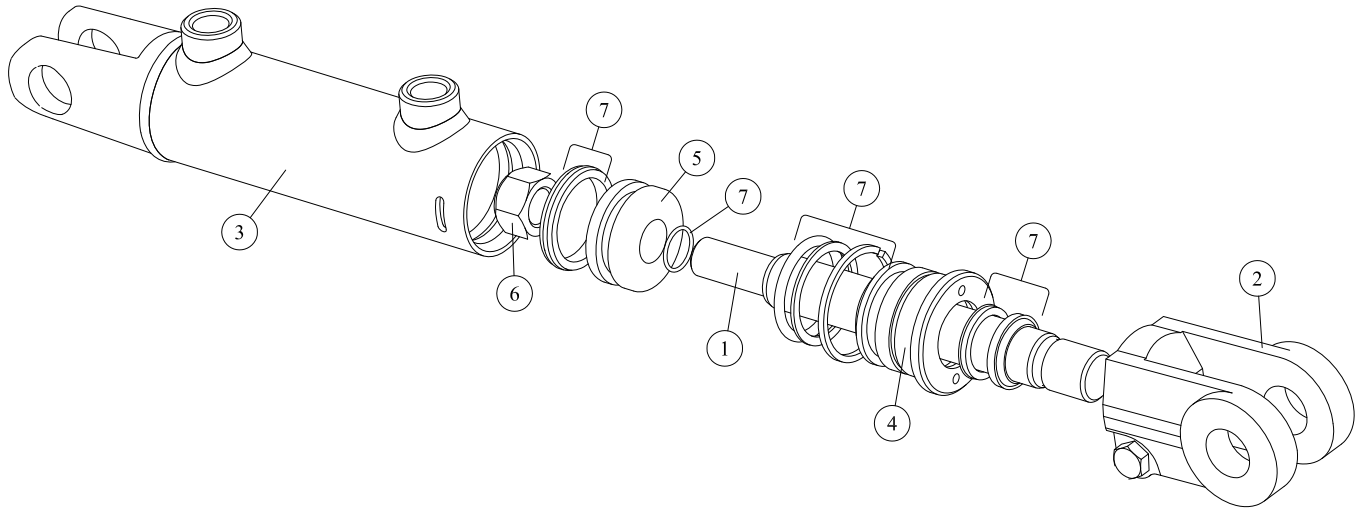

14-0035 Cylinder Assembly

REF#	PARTS DESCRIPTION	REQ	PART #
1	PISTON ROD	1	14-1182
2	CLEVIS ASSEMBLY	1	14-1183
3	BUTT & TUBE ASSEMBLY	1	14-1184
4	GLAND	1	14-1185
5	PISTON	1	14-1186
6	LOCKNUT	1	14-1187
7	SEAL KIT	1	33-0058