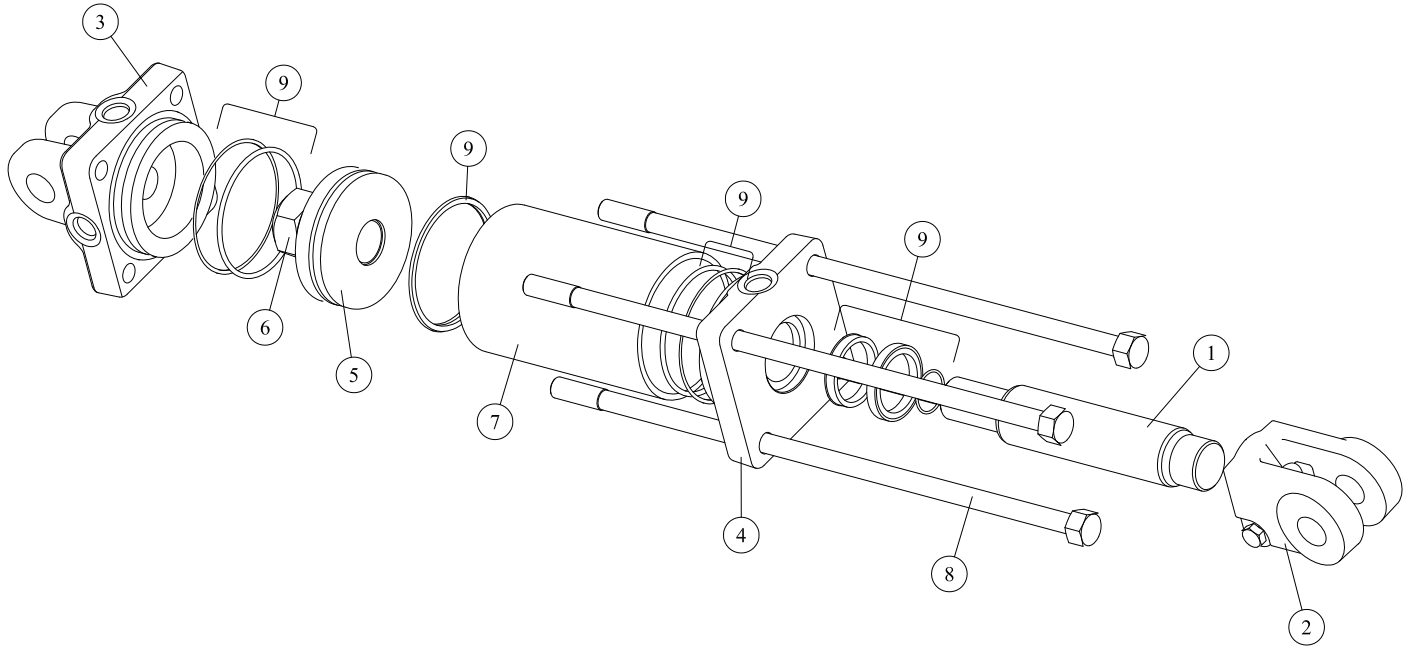

14-0033 Cylinder Assembly

REF#	PARTS DESCRIPTION	REQ	PART #
1	PISTON ROD	1	14-1176
2	CLEVIS ASSEMBLY	1	14-1004
3	BUTT	1	14-1177
4	GLAND	1	14-1178
5	PISTON	1	14-1179
6	LOCKNUT	1	14-1068
7	TUBE	1	14-1065
8	TIE-ROD ASSEMBLY	4	14-1180
9	SEAL KIT	1	33-0055