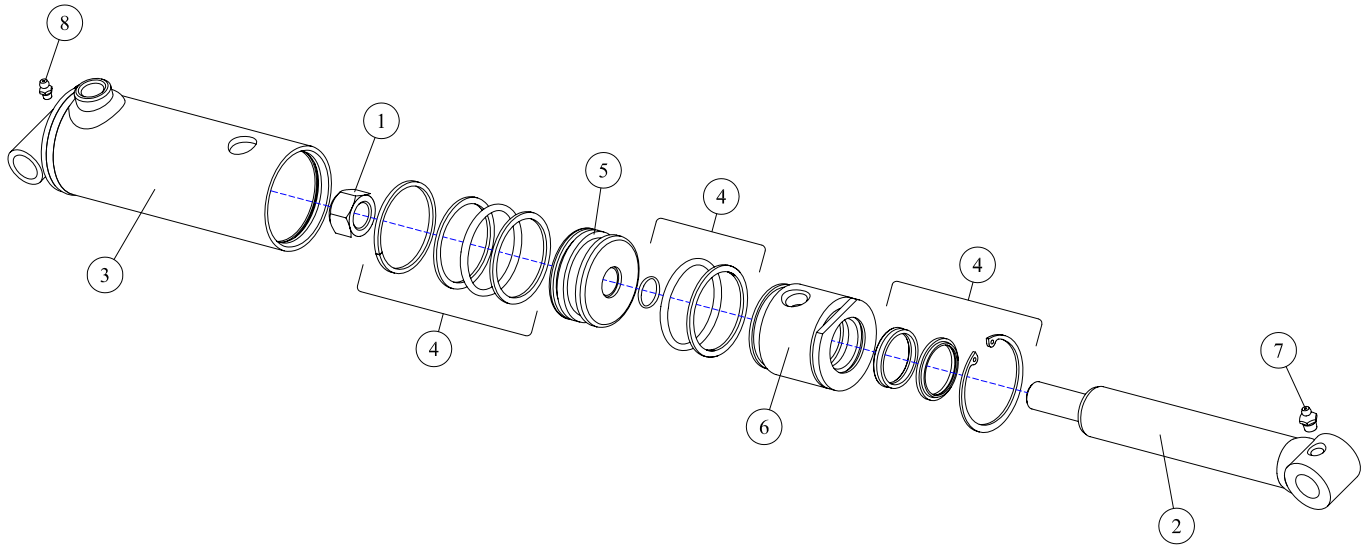

14-0031 Cylinder Assembly

REF #	PARTS DESCRIPTION	REQ	PART #
1	LOCKNUT	1	14-1029
2	PISTON ROD	1	14-1163
3	BUTT & TUBE ASSEMBLY	1	14-1164
4	SEAL KIT	1	14-1165
5	PISTON	1	14-1166
6	GLAND	1	14-1167
7	1/8" STRAIGHT GREASE ZERK	1	23-0003
8	1/4" STRAIGHT GREASE ZERK	1	23-0004