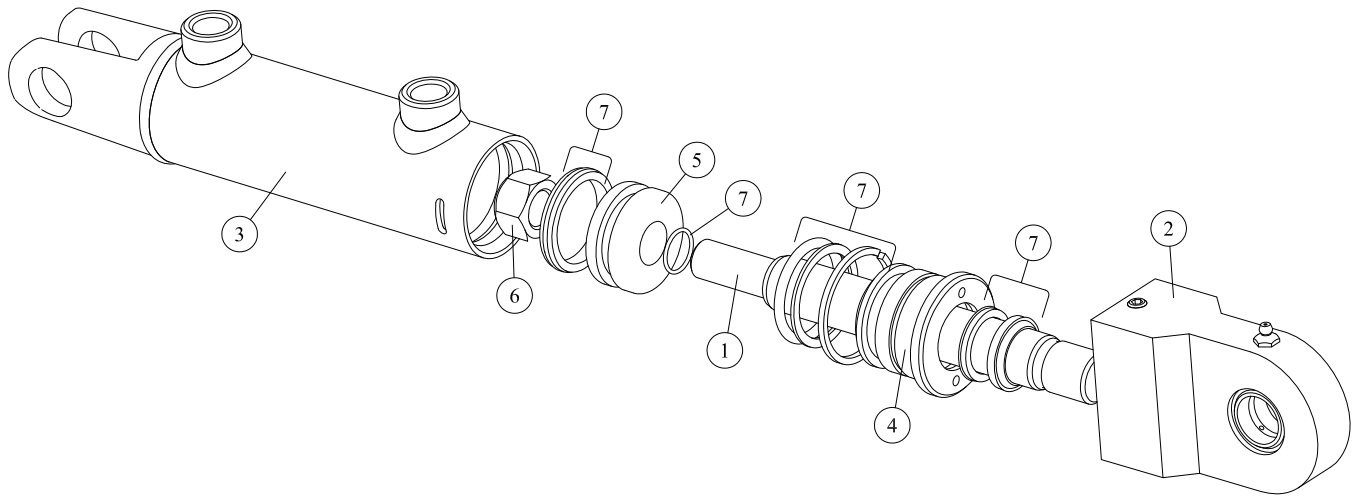

14-0016 Cylinder Assembly

REF#	PARTS DESCRIPTION	REQ	PART #
1	PISTON ROD	1	14-1093
2	CLEVIS ASSEMBLY	1	41-0230
3	BUTT & TUBE ASSEMBLY	1	14-1094
4	GLAND	1	14-1083
5	PISTON	1	14-1095
6	LOCKNUT	1	14-1085
7	SEAL KIT	1	14-1098