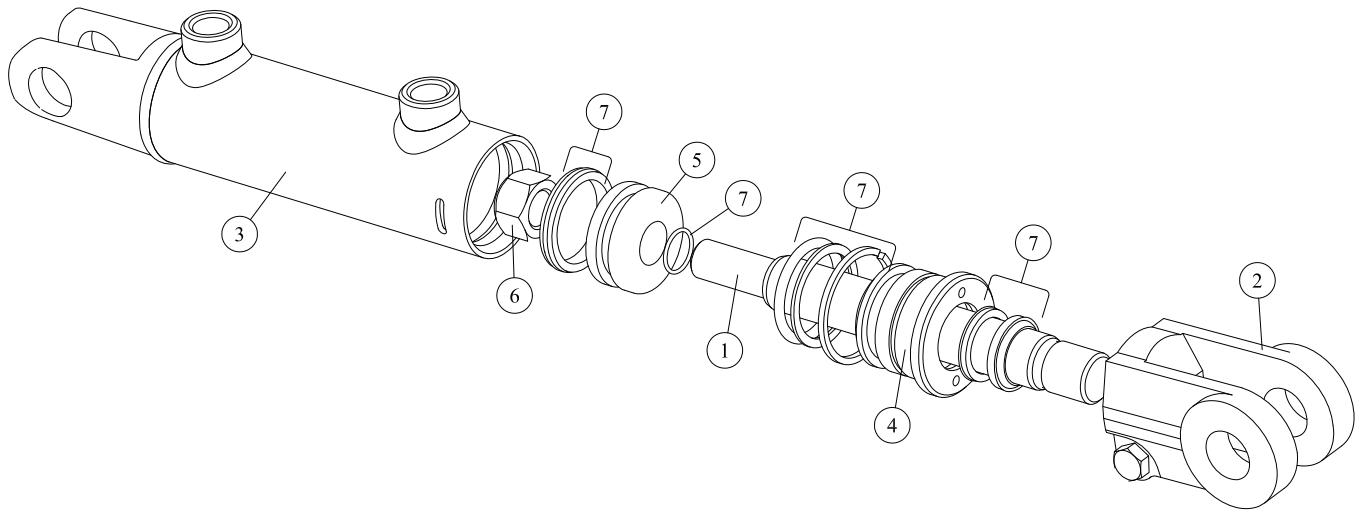

14-0015 Cylinder Assembly

REF#	PARTS DESCRIPTION	REQ	PART #
1	PISTON ROD	1	14-1080
2	CLEVIS ASSEMBLY	1	14-1084
3	BUTT & TUBE ASSEMBLY	1	14-1081
4	GLAND	1	14-1083
5	PISTON	1	14-1082
6	LOCKNUT	1	14-1085
7	SEAL KIT	1	14-1086