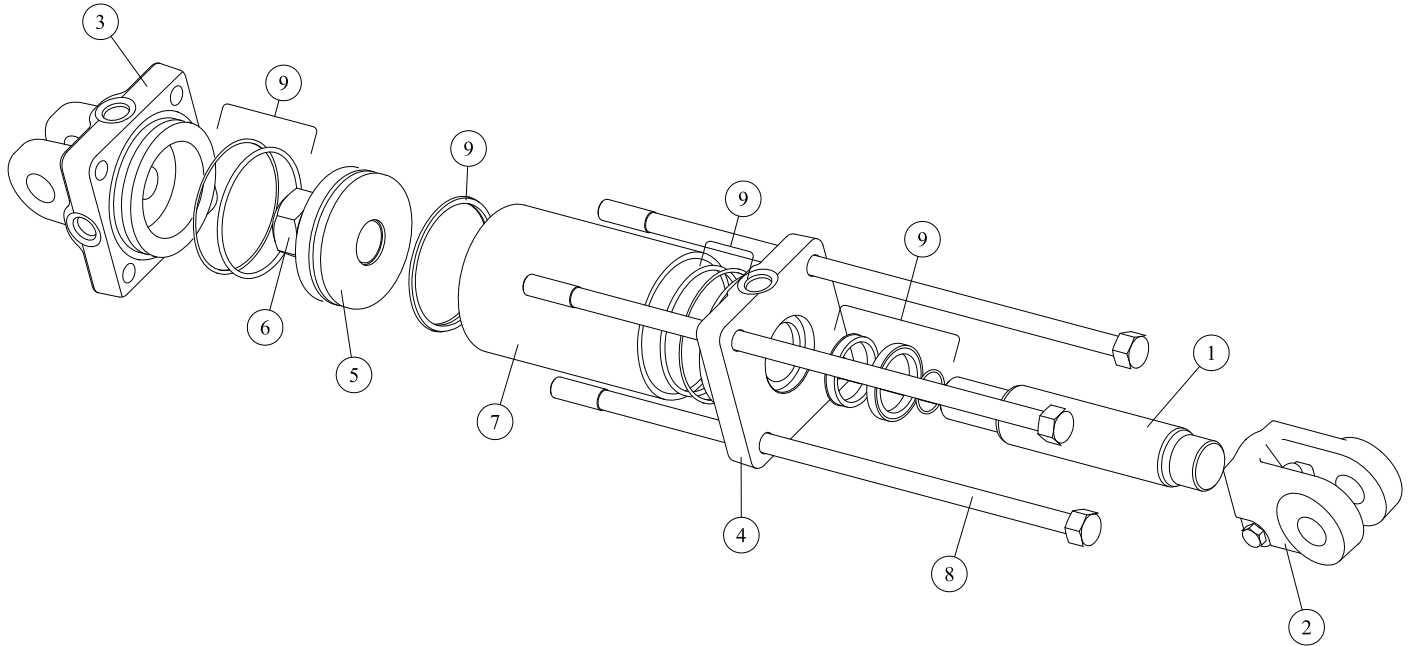

14-0009 Cylinder Assembly

REF#	PARTS DESCRIPTION	REQ	PART #
1	PISTON ROD	1	14-1003
2	CLEVIS ASSEMBLY	1	14-1004
3	BUTT	1	14-1007
4	GLAND	1	14-1010
5	PISTON	1	14-1028
6	LOCKNUT	1	14-1029
7	TUBE	1	14-1042
8	TIE-ROD ASSEMBLY	4	14-1043
9	SEAL KIT	1	33-0009