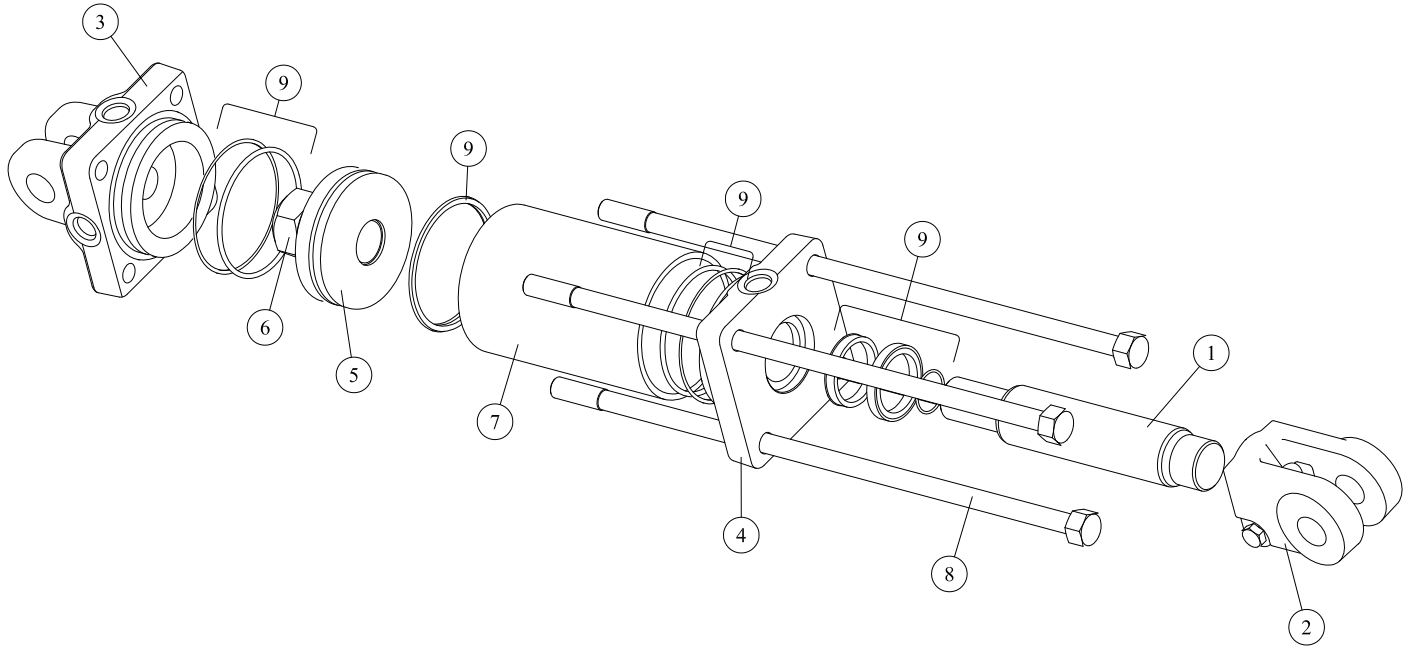

14-0007 Cylinder Assembly

REF#	PARTS DESCRIPTION	REQ	PART #
1	PISTON ROD	1	14-1072
2	CLEVIS ASSEMBLY	1	14-1004
3	BUTT	1	14-1007
4	GLAND	1	14-1010
5	PISTON	1	14-1028
6	LOCKNUT	1	14-1029
7	TUBE	1	14-1071
8	TIE-ROD ASSEMBLY	4	14-1168
9	SEAL KIT	1	33-0009