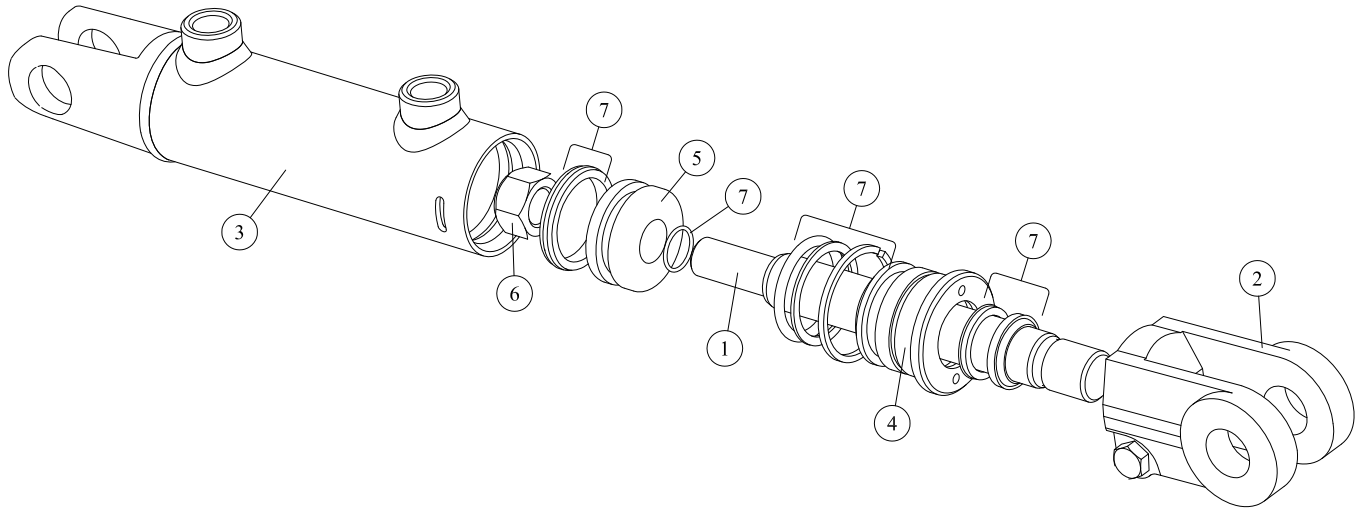

14-0005 Cylinder Assembly

| REF# | PARTS DESCRIPTION | REQ | PART # |
|------|----------------------|-----|---------|
| 1 | PISTON ROD | 1 | 14-1134 |
| 2 | CLEVIS ASSEMBLY | 1 | 14-1161 |
| 3 | BUTT & TUBE ASSEMBLY | 1 | 14-1144 |
| 4 | GLAND | 1 | 14-1157 |
| 5 | PISTON | 1 | 14-1152 |
| 6 | LOCKNUT | 1 | 14-1036 |
| 7 | SEAL KIT | 1 | 33-0037 |