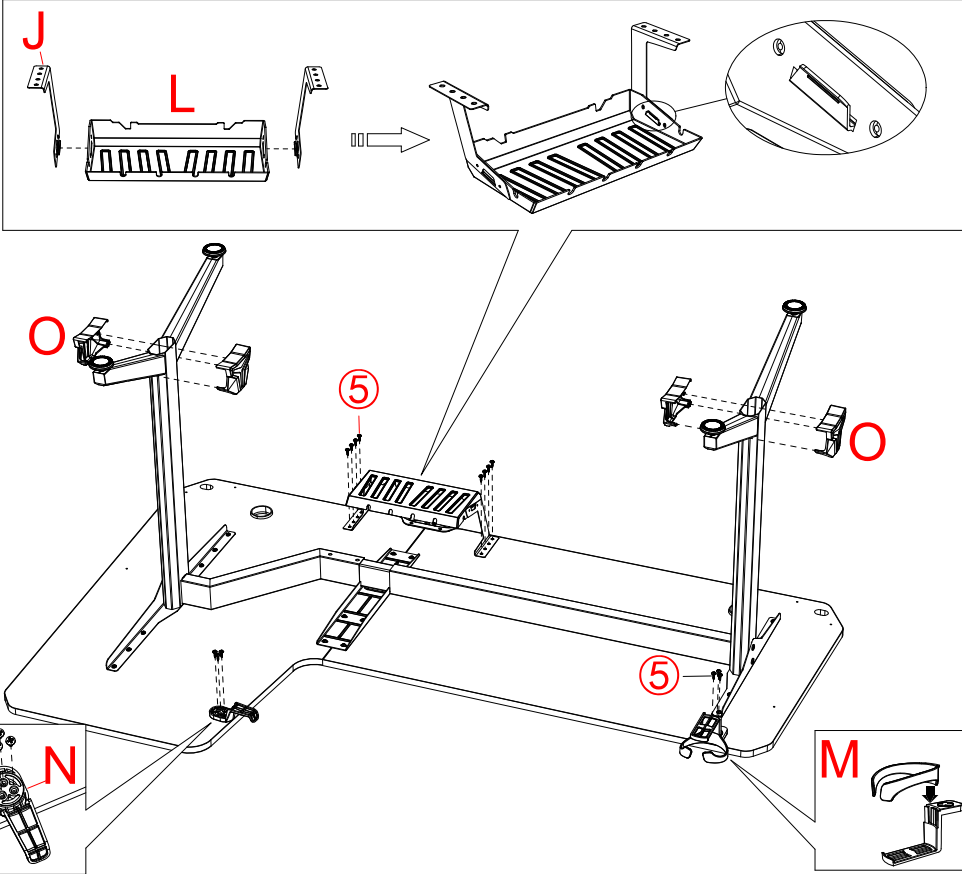

## HY-R(2) Gaming Desk installation manual

① x1	② M4 x1	③ M6×80 x2	④ M6×16 x14	⑤ M4(TA)×14 x34	⑥ M4(TA)×14 x6	⑦ x2
⑧ x5	⑨ x1	A x1	B x1	C x2	D x1	E x1
F x1	G x1	H x1	I x1	J x2	K x2	L x1
M x1	N x1	O x2	P x1	Q M8 x4		

5

6

7

8

9