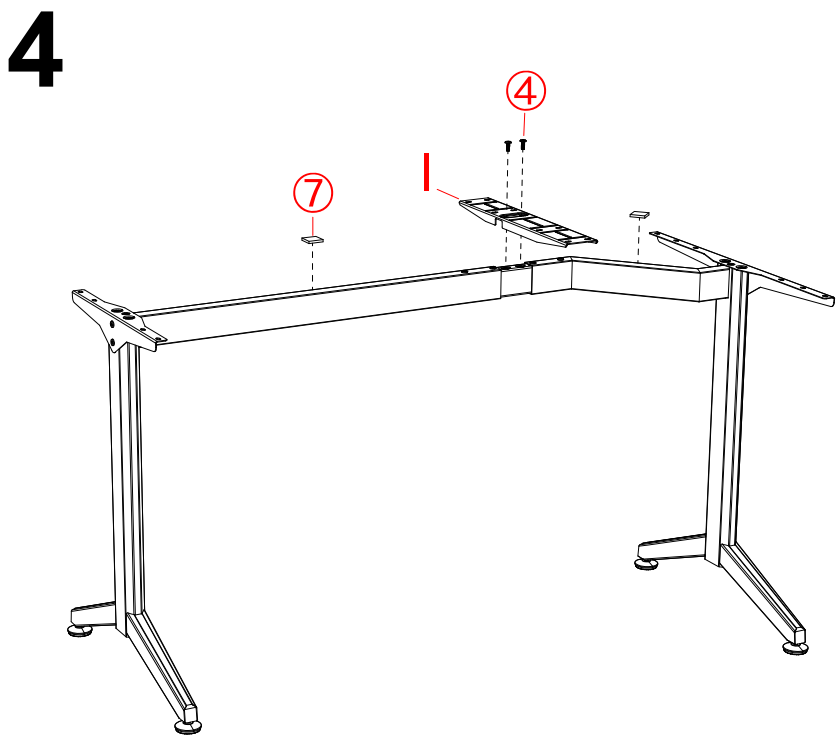

## HY-R(2) Gaming Desk installation manual

① x1	② M4 x1	③ M6×80 x2	④ M6×16 x14	⑤ M4(TA)×14 x34	⑥ M4(TA)×14 x6	⑦ x2
⑧ x5	⑨ x1	A x1	B x1	C x2	D x1	E x1
F x1	G x1	H x1	I x1	J x2	K x2	L x1
M x1	N x1	O x2	P x1	Q M8 x4		