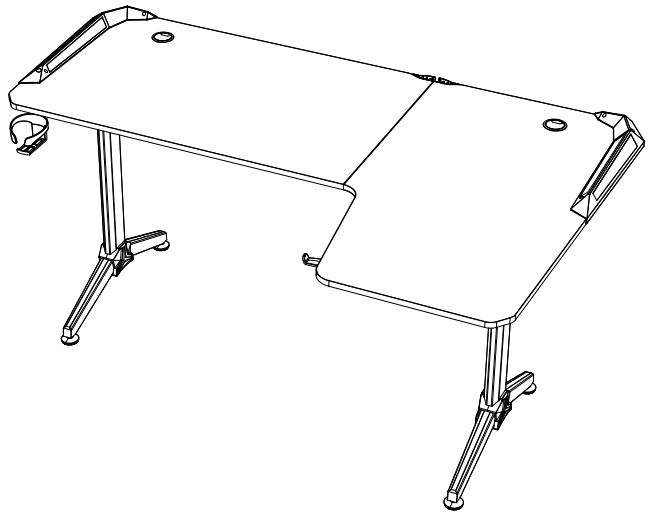

## HY-R(2) Gaming Desk installation manual

① x1	② M4 x1	③ M6×80 x2	④ M6×16 x14	⑤ M4(TA)×14 x34	⑥ M4(TA)×14 x6	⑦ x2
⑧ x5	⑨ x1	A x1	B x1	C x2	D x1	E x1
F x1	G x1	H x1	I x1	J x2	K x2	L x1
M x1	N x1	O x2	P x1	Q M8 x4		