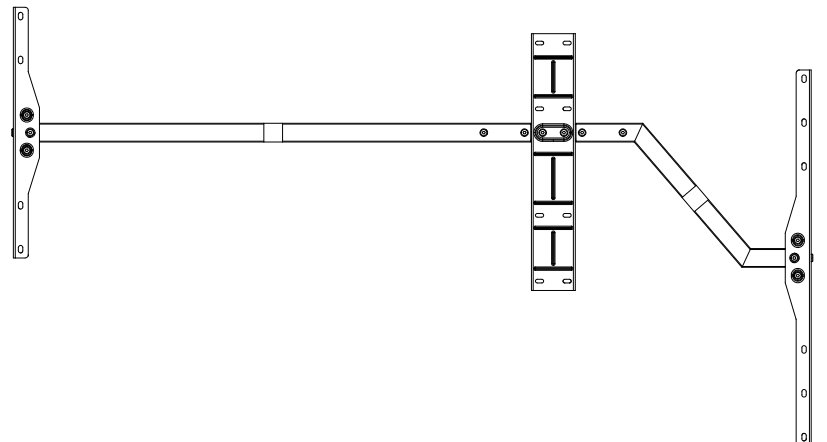

## HY-R(2) Gaming Desk installation manual

① x1	② M4 x1	③ M6×80 x2	④ M6×16 x14	⑤ M4(TA)×14 x34	⑥ M4(TA)×14 x6	⑦ x2
⑧ x5	⑨ x1	A x1	B x1	C x2	D x1	E x1
F x1	G x1	H x1	I x1	J x2	K x2	L x1
M x1	N x1	O x2	P x1	Q M8 x4		