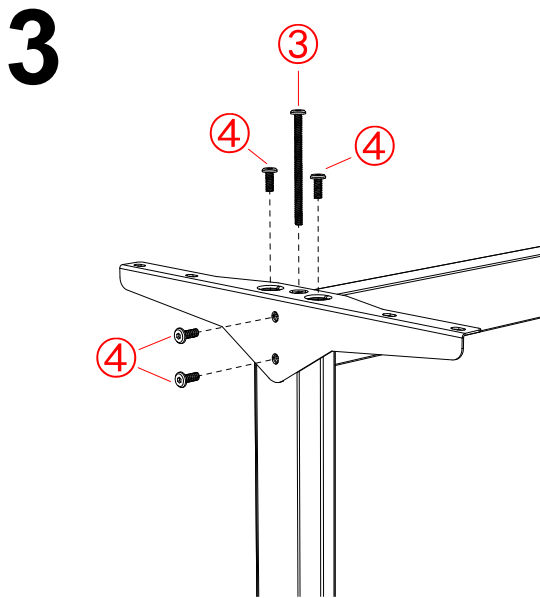

## HY-R(2) Gaming Desk installation manual

① x1	② M4 x1	③ M6×80 x2	④ M6×16 x14	⑤ M4(TA)×14 x34	⑥ M4(TA)×14 x6	⑦ x2
⑧ x5	⑨ x1	A x1	B x1	C x2	D x1	E x1
F x1	G x1	H x1	I x1	J x2	K x2	L x1
M x1	N x1	O x2	P x1	Q M8 x4		