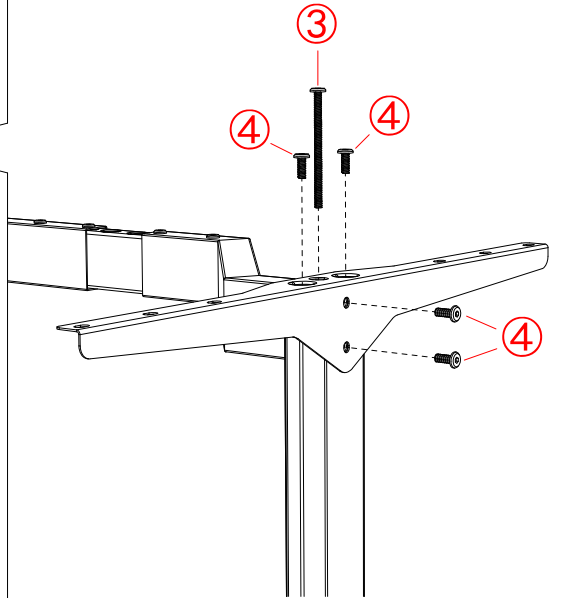

## HY-R(2) Gaming Desk installation manual

① x1	② M4 x1	③ M6×80 x2	④ M6×16 x14	⑤ M4(TA)×14 x34	⑥ M4(TA)×14 x6	⑦ x2
⑧ x5	⑨ x1	A x1	B x1	C x2	D x1	E x1
F x1	G x1	H x1	I x1	J x2	K x2	L x1
M x1	N x1	O x2	P x1	Q M8 x4		