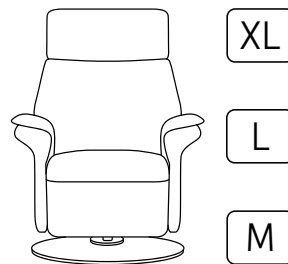

### Up to 3 Sizes Available

Choose from Medium, Large or Extra Large and find your perfect fit.

### Analog

With simple analog buttons control, experience luxurious relaxation at your fingertips. (2 motors)

1. Home Button to return to normal seat position
2. Backrest recline
3. Backrest upright
4. Footrest extends + Zero Gravity/seat tilt (Lift down. lift chair only)
5. Footrest retracts (Lift up. lift chair only)
6. USB-C Power on/off button
7. USB-C charging port