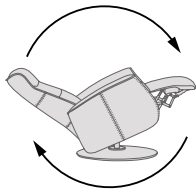

## Ergo Gravity Functions

Dual motor mechanism allows for independent back and footrest operation, and zero-gravity function.

Ergo Gravity

Recline with Integrated Footrest

Swivel

Flex Headrest

## Ergo Gravity Advanced Functions

Next-level comfort with our zero-gravity and glide functions combined.

Ergo Gravity

Ergo Glide

Lift

## Ergo Lift Functions

Dual motor functionality and swivel function with a sleek design. Locks rotation when lifting a chair.