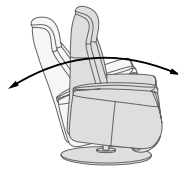

## Ergo Gravity Functions

Dual motor mechanism allows for independent back and footrest operation, and zero-gravity function.

Ergo Gravity

Recline with Integrated Footrest

Swivel

Flex Headrest

## Ergo Gravity Advanced Functions

Next-level comfort with our zero-gravity and glide functions combined.

Ergo Gravity

Ergo Glide

Lift

## Ergo Lift Functions

Dual motor functionality and swivel function with a sleek design. Locks rotation when lifting a chair.