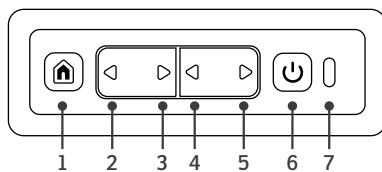

1. Home Button to return to normal seat position
2. Backrest recline
3. Backrest upright
4. Footrest extends + Zero Gravity/seat tilt (Lift down. lift chair only)
5. Footrest retracts (Lift up. lift chair only)
6. USB-C Power on/off button
7. USB-C charging port

Measurements *

Product Size (NG/NA)	Total Width	Total Depth	Total Height	Seat Width	Seat Height	Seat Depth	Total Depth (reclined) (NG)	Total Depth (reclined) (NA)	Wall Clearance Requirement (NG)	Wall Clearance Requirement (NA)
Valletta M	83 cm / 32.7 in	90 cm / 35.4 in	114 cm / 44.9 in	50 cm / 19.7 in	52 cm / 20.5 in	56 cm / 22 in	167 cm / 65.7 in	164 cm / 64.6 in	47 cm / 18.5 in	56 cm / 22 in
Valletta L	88 cm / 34.6 in	90 cm / 35.4 in	114 cm / 44.9 in	55 cm / 21.7 in	52 cm / 20.5 in	56 cm / 22 in	167 cm / 65.7 in	164 cm / 64.6 in	47 cm / 18.5 in	56 cm / 22 in
Valletta XL	93 cm / 36.6 in	90 cm / 35.4 in	114 cm / 44.9 in	60 cm / 23.6 in	52 cm / 20.5 in	56 cm / 22 in	167 cm / 65.7 in	164 cm / 64.6 in	47 cm / 18.5 in	56 cm / 22 in

Product Size (NL)	Total Width	Total Depth	Total Height	Seat Width	Seat Height	Seat Depth	Total Depth (reclined)	Wall Clearance Requirement
Valletta M	83 cm / 32.7 in	90 cm / 35.4 in	116 cm / 45.7 in	50 cm / 19.7 in	54 cm / 21.3 in	56 cm / 22 in	161 cm / 63.4 in	45 cm / 17.7 in
Valletta L	88 cm / 34.6 in	90 cm / 35.4 in	116 cm / 45.7 in	55 cm / 21.7 in	54 cm / 21.3 in	56 cm / 22 in	161 cm / 63.4 in	45 cm / 17.7 in
Valletta XL	93 cm / 36.6 in	90 cm / 35.4 in	116 cm / 45.7 in	60 cm / 23.6 in	54 cm / 21.3 in	56 cm / 22 in	161 cm / 63.4 in	45 cm / 17.7 in

* The dimensions are approximate and may vary with +/-2cm