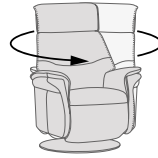

Sedona Technical Specifications

Ergo Gravity Functions

Dual motor mechanism allows for independent back and footrest operation, and zero-gravity function.

Swivel

Ergo Gravity Advanced Functions

Next-level comfort with our zero-gravity and glide functions combined.

Ergo Lift Functions

Dual motor functionality and swivel function with a sleek design. Locks rotation when lifting a chair.

Control buttons

Analog

With simple analog buttons control, experience luxurious relaxation at your fingertips. (2 motors)

1. Home Button to return to normal seat position
2. Backrest recline
3. Backrest upright
4. Footrest extends + Zero Gravity/seat tilt (Lift down. lift chair only)
5. Footrest retracts (Lift up. lift chair only)
6. USB-C Power on/off button
7. USB-C charging port

Measurements *

Product Size (NG/NA)	Total Width	Total Depth	Total Height	Seat Width	Seat Height	Seat Depth	Total Depth (reclined) (NG)	Total Depth (reclined) (NA)	Wall Clearance Requirement (NG)	Wall Clearance Requirement (NA)
Sedona M	82 cm / 32.3 in	92 cm / 36.2 in	110 cm / 43.3 in	44 cm / 17.3 in	52 cm / 20.5 in	54 cm / 21.3 in	168 cm / 66.1 in	165 cm / 65 in	43 cm / 16.9 in	52 cm / 20.5 in
Sedona L	87 cm / 34.3 in	92 cm / 36.2 in	110 cm / 43.3 in	49 cm / 19.3 in	52 cm / 20.5 in	54 cm / 21.3 in	168 cm / 66.1 in	165 cm / 65 in	43 cm / 16.9 in	52 cm / 20.5 in
Sedona XL	92 cm / 36.2 in	92 cm / 36.2 in	110 cm / 43.3 in	54 cm / 21.3 in	52 cm / 20.5 in	54 cm / 21.3 in	168 cm / 66.1 in	165 cm / 65 in	43 cm / 16.9 in	52 cm / 20.5 in