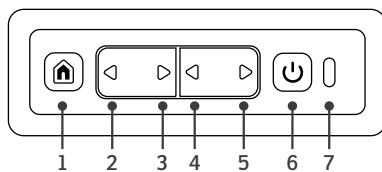

Lift

Ergo Lift Functions

Dual motor functionality and swivel function with a sleek design. Locks rotation when lifting a chair.

Control buttons

Analog

With simple analog buttons control, experience luxurious relaxation at your fingertips. (2 motors)

1. Home Button to return to normal seat position
2. Backrest recline
3. Backrest upright
4. Footrest extends + Zero Gravity/seat tilt (Lift down. lift chair only)
5. Footrest retracts (Lift up. lift chair only)
6. USB-C Power on/off button
7. USB-C charging port