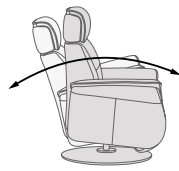

10. Ergo-Lift

Combining our lift and swivel function, this allows for unrestricted movement and additional support.

Sedona Technical Specifications

Ergo Gravity Functions

Dual motor mechanism allows for independent back and footrest operation, and zero-gravity function.

Ergo Gravity

Recline with Integrated Footrest

Swivel

Multi-Flex Headrest

Ergo Gravity Advanced Functions

Next-level comfort with our zero-gravity and glide functions combined.

Ergo Gravity

Ergo Glide

Lift

Ergo Lift Functions

Dual motor functionality and swivel function with a sleek design. Locks rotation when lifting a chair.

Control buttons

Analog

With simple analog buttons control, experience luxurious relaxation at your fingertips. (2 motors)

1. Home Button to return to normal seat position
2. Backrest recline
3. Backrest upright
4. Footrest extends + Zero Gravity/seat tilt (Lift down. lift chair only)
5. Footrest retracts (Lift up. lift chair only)
6. USB-C Power on/off button
7. USB-C charging port