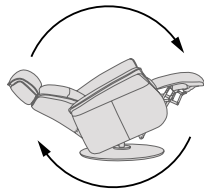

10. Ergo-Lift

Combining our lift and swivel function, this allows for unrestricted movement and additional support.

Sedona Technical Specifications

Ergo Gravity Functions

Dual motor mechanism allows for independent back and footrest operation, and zero-gravity function.

Ergo Gravity

Recline with Integrated Footrest

Swivel

Multi-Flex Headrest

Ergo Gravity Advanced Functions

Next-level comfort with our zero-gravity and glide functions combined.

Ergo Gravity

Ergo Glide

Lift

Ergo Lift Functions

Dual motor functionality and swivel function with a sleek design. Locks rotation when lifting a chair.

Control buttons

Analog

With simple analog buttons control, experience luxurious relaxation at your fingertips. (2 motors)