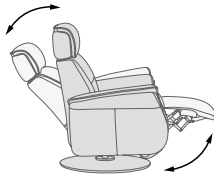

8. Ergo-Gravity

Places the recliner into the zero-gravity position, helping to alleviate tension across key points of the body.

9. Ergo-Gravity Advanced

Combining the ergo-gravity function with our glide function, this allows you to further tailor your relaxation.

10. Ergo-Lift

Combining our lift and swivel function, this allows for unrestricted movement and additional support.

Sedona Technical Specifications

Ergo Gravity Functions

Dual motor mechanism allows for independent back and footrest operation, and zero-gravity function.

Ergo Gravity

Recline with Integrated Footrest

Swivel

Multi-Flex Headrest

Ergo Gravity Advanced Functions

Next-level comfort with our zero-gravity and glide functions combined.

Ergo Gravity

Ergo Glide

Lift

Ergo Lift Functions

Dual motor functionality and swivel function with a sleek design. Locks rotation when lifting a chair.

Control buttons

Analog

With simple analog buttons control, experience luxurious relaxation at your fingertips. (2 motors)