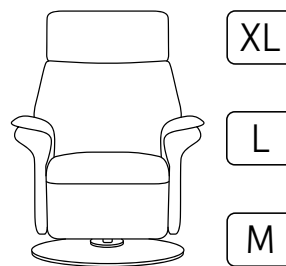

Up to 3 Sizes Available

Choose from Medium, Large or Extra Large and find your perfect fit.