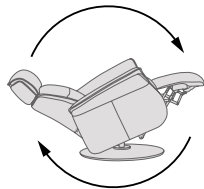

8. Ergo-Gravity

Places the recliner into the zero-gravity position, helping to alleviate tension across key points of the body.

9. Ergo-Gravity Advanced

Combining the ergo-gravity function with our glide function, this allows you to further tailor your relaxation.

10. Ergo-Lift

Combining our lift and swivel function, this allows for unrestricted movement and additional support.

Sedona Technical Specifications

Ergo Gravity Functions

Dual motor mechanism allows for independent back and footrest operation, and zero-gravity function.

Ergo Gravity

Recline with Integrated Footrest

Swivel

Multi-Flex Headrest

Ergo Gravity Advanced Functions

Next-level comfort with our zero-gravity and glide functions combined.

Ergo Gravity

Ergo Glide

Lift

Ergo Lift Functions

Dual motor functionality and swivel function with a sleek design. Locks rotation when lifting a chair.

Control buttons

Analog

With simple analog buttons control, experience luxurious relaxation at your fingertips. (2 motors)