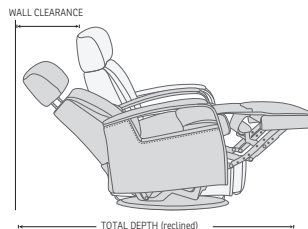

360° SWIVEL

GLIDING/ROCKING FUNCTION

INTEGRATED FOOTSTOOL

EFFORTLESS RECLINING

ADJUSTABLE HEAD- AND NECK SUPPORT

FUNCTIONS

HEIGHT ADJUSTABLE HEADREST SYSTEM

OPTIONS

GLIDING/ROCKING FUNCTION

FRONT SKIRT OPTION

CHAISE OPTION

DIMENSIONS

CHAIR SIZE	TOTAL WIDTH	TOTAL DEPTH	TOTAL HEIGHT	SEAT WIDTH	SEAT HEIGHT	SEAT DEPTH	TOTAL DEPTH (reclined)	WALL CLEARANCE REQUIREMENT
Majesty RG275 standard size with chaise	82.5 cm / 32.4 in	96 - 100 cm / 37.7 - 39.3 in	99.5 - 112.5 cm / 39.1 - 44.2 in	53 cm / 20.8 in	50 cm / 19.6 in	62 cm / 24.4 in	165 - 173 cm / 64.9 - 68.1 in	31 - 38 cm / 12.2 - 14.9 in
Majesty RG375 large size with chaise	87.5 cm / 34.4 in	96 - 100 cm / 37.7 - 39.3 in	99.5 - 112.5 cm / 39.1 - 44.2 in	58 cm / 22.8 in	50 cm / 19.6 in	62 cm / 24.4 in	165 - 173 cm / 64.9 - 68.1 in	31 - 38 cm / 12.2 - 14.9 in
Majesty RM275 standard size with chaise	82.5 cm / 32.4 in	96 - 100 cm / 37.7 - 39.3 in	99.5 - 112.5 cm / 39.1 - 44.2 in	53 cm / 20.8 in	50 cm / 19.6 in	62 cm / 24.4 in	165 - 173 cm / 64.9 - 68.1 in	31 - 38 cm / 12.2 - 14.9 in
Majesty RM375 large size with chaise	87.5 cm / 34.4 in	96 - 100 cm / 37.7 - 39.3 in	99.5 - 112.5 cm / 39.1 - 44.2 in	58 cm / 22.8 in	50 cm / 19.6 in	62 cm / 24.4 in	165 - 173 cm / 64.9 - 68.1 in	31 - 38 cm / 12.2 - 14.9 in

* The dimensions are approximate and may vary with +/-2cm

imgcomfort.com