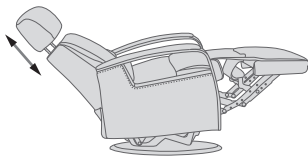

360° SWIVEL

GLIDING/ROCKING FUNCTION

INTEGRATED FOOTSTOOL

EFFORTLESS RECLINING

ADJUSTABLE HEAD- AND NECK SUPPORT

FUNCTIONS

HEIGHT ADJUSTABLE HEADREST SYSTEM

OPTIONS

GLIDING/ROCKING FUNCTION

FRONT SKIRT OPTION

CHAISE OPTION

DIMENSIONS

CHAIR SIZE	TOTAL WIDTH	TOTAL DEPTH	TOTAL HEIGHT	SEAT WIDTH	SEAT HEIGHT	SEAT DEPTH	TOTAL DEPTH (reclined)	WALL CLEARANCE REQUIREMENT
Majesty RG275 standard size with chaise	82.5 cm / 32.4 in	96 - 100 cm / 37.7 - 39.3 in	99.5 - 112.5 cm / 39.1 - 44.2 in	53 cm / 20.8 in	50 cm / 19.6 in	62 cm / 24.4 in	165 - 173 cm / 64.9 - 68.1 in	31 - 38 cm / 12.2 - 14.9 in
Majesty RG375 large size with chaise	87.5 cm / 34.4 in	96 - 100 cm / 37.7 - 39.3 in	99.5 - 112.5 cm / 39.1 - 44.2 in	58 cm / 22.8 in	50 cm / 19.6 in	62 cm / 24.4 in	165 - 173 cm / 64.9 - 68.1 in	31 - 38 cm / 12.2 - 14.9 in
Majesty RM275 standard size with chaise	82.5 cm / 32.4 in	96 - 100 cm / 37.7 - 39.3 in	99.5 - 112.5 cm / 39.1 - 44.2 in	53 cm / 20.8 in	50 cm / 19.6 in	62 cm / 24.4 in	165 - 173 cm / 64.9 - 68.1 in	31 - 38 cm / 12.2 - 14.9 in
Majesty RM375 large size with chaise	87.5 cm / 34.4 in	96 - 100 cm / 37.7 - 39.3 in	99.5 - 112.5 cm / 39.1 - 44.2 in	58 cm / 22.8 in	50 cm / 19.6 in	62 cm / 24.4 in	165 - 173 cm / 64.9 - 68.1 in	31 - 38 cm / 12.2 - 14.9 in