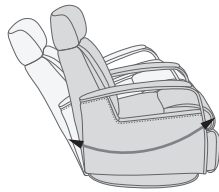

The advanced mechanism offers both gliding function and 360°swivel. The mechanism is delivered from the largest supplier of integrated footrest in the world.

Strong, stable and solid MDF base.

FUNCTIONS

360° SWIVEL

GLIDING/ROCKING FUNCTION

INTEGRATED FOOTSTOOL

EFFORTLESS RECLINING

ADJUSTABLE HEAD- AND NECK SUPPORT

FUNCTIONS

HEIGHT ADJUSTABLE HEADREST SYSTEM

OPTIONS