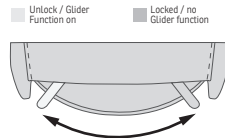

The advanced mechanism offers both gliding function and 360°swivel. The mechanism is delivered from the largest supplier of integrated footrest in the world.

Strong, stable and solid MDF base.

FUNCTIONS

360° SWIVEL

GLIDING/ROCKING FUNCTION

INTEGRATED FOOTSTOOL

EFFORTLESS RECLINING

ADJUSTABLE HEAD- AND NECK SUPPORT

FUNCTIONS

HEIGHT ADJUSTABLE HEADREST SYSTEM

OPTIONS

GLIDING/ROCKING FUNCTION

FRONT SKIRT OPTION

CHAISE OPTION

DIMENSIONS

CHAIR SIZE	TOTAL WIDTH	TOTAL DEPTH	TOTAL HEIGHT	SEAT WIDTH	SEAT HEIGHT	SEAT DEPTH	TOTAL DEPTH (reclined)	WALL CLEARANCE REQUIREMENT
Majesty RG275 standard size with chaise	82.5 cm / 32.4 in	96 - 100 cm / 37.7 - 39.3 in	99.5 - 112.5 cm / 39.1 - 44.2 in	53 cm / 20.8 in	50 cm / 19.6 in	62 cm / 24.4 in	165 - 173 cm / 64.9 - 68.1 in	31 - 38 cm / 12.2 - 14.9 in
Majesty RG375 large size with chaise	87.5 cm / 34.4 in	96 - 100 cm / 37.7 - 39.3 in	99.5 - 112.5 cm / 39.1 - 44.2 in	58 cm / 22.8 in	50 cm / 19.6 in	62 cm / 24.4 in	165 - 173 cm / 64.9 - 68.1 in	31 - 38 cm / 12.2 - 14.9 in
Majesty RM275 standard size with chaise	82.5 cm / 32.4 in	96 - 100 cm / 37.7 - 39.3 in	99.5 - 112.5 cm / 39.1 - 44.2 in	53 cm / 20.8 in	50 cm / 19.6 in	62 cm / 24.4 in	165 - 173 cm / 64.9 - 68.1 in	31 - 38 cm / 12.2 - 14.9 in
Majesty RM375 large size with chaise	87.5 cm / 34.4 in	96 - 100 cm / 37.7 - 39.3 in	99.5 - 112.5 cm / 39.1 - 44.2 in	58 cm / 22.8 in	50 cm / 19.6 in	62 cm / 24.4 in	165 - 173 cm / 64.9 - 68.1 in	31 - 38 cm / 12.2 - 14.9 in