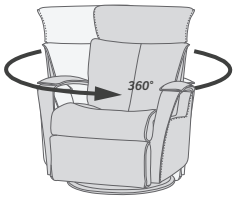

Built with the solid hard wood and steel frame and use of computer controlled injection molded foam IMG guarantees superior quality and durability.

Effortless reclining and adjustable back rest angle.

Integrated footrest. The footrest can easily be unfolded by using the handle. To fold it in you should use your feet to press the footrest down towards the chair and move your body weight forward while seating.

360° SWIVEL

GLIDING/ROCKING FUNCTION

INTEGRATED FOOTSTOOL

EFFORTLESS RECLINING

ADJUSTABLE HEAD- AND NECK SUPPORT

FUNCTIONS

HEIGHT ADJUSTABLE HEADREST SYSTEM

OPTIONS