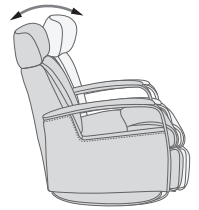

360° SWIVEL

GLIDING/ROCKING FUNCTION

INTEGRATED FOOTSTOOL

EFFORTLESS RECLINING

ADJUSTABLE HEAD- AND NECK SUPPORT

FUNCTIONS

HEIGHT ADJUSTABLE HEADREST SYSTEM

OPTIONS

GLIDING/ROCKING FUNCTION

FRONT SKIRT OPTION

CHAISE OPTION

DIMENSIONS

CHAIR SIZE	TOTAL WIDTH	TOTAL DEPTH	TOTAL HEIGHT	SEAT WIDTH	SEAT HEIGHT	SEAT DEPTH	TOTAL DEPTH (reclined)	WALL CLEARANCE REQUIREMENT
Majesty RG275 standard size with chaise	82.5 cm / 32.4 in	96 - 100 cm / 37.7 - 39.3 in	99.5 - 112.5 cm / 39.1 - 44.2 in	53 cm / 20.8 in	50 cm / 19.6 in	62 cm / 24.4 in	165 - 173 cm / 64.9 - 68.1 in	31 - 38 cm / 12.2 - 14.9 in
Majesty RG375 large size with chaise	87.5 cm / 34.4 in	96 - 100 cm / 37.7 - 39.3 in	99.5 - 112.5 cm / 39.1 - 44.2 in	58 cm / 22.8 in	50 cm / 19.6 in	62 cm / 24.4 in	165 - 173 cm / 64.9 - 68.1 in	31 - 38 cm / 12.2 - 14.9 in
Majesty RM275 standard size with chaise	82.5 cm / 32.4 in	96 - 100 cm / 37.7 - 39.3 in	99.5 - 112.5 cm / 39.1 - 44.2 in	53 cm / 20.8 in	50 cm / 19.6 in	62 cm / 24.4 in	165 - 173 cm / 64.9 - 68.1 in	31 - 38 cm / 12.2 - 14.9 in
Majesty RM375 large size with chaise	87.5 cm / 34.4 in	96 - 100 cm / 37.7 - 39.3 in	99.5 - 112.5 cm / 39.1 - 44.2 in	58 cm / 22.8 in	50 cm / 19.6 in	62 cm / 24.4 in	165 - 173 cm / 64.9 - 68.1 in	31 - 38 cm / 12.2 - 14.9 in