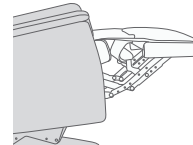

360° SWIVEL

GLIDING/ROCKING FUNCTION

INTEGRATED FOOTSTOOL

EFFORTLESS RECLINING

ADJUSTABLE HEAD- AND NECK SUPPORT

FUNCTIONS

HEIGHT ADJUSTABLE HEADREST SYSTEM

OPTIONS

GLIDING/ROCKING FUNCTION

FRONT SKIRT OPTION

CHAISE OPTION

DIMENSIONS

CHAIR SIZE	TOTAL WIDTH	TOTAL DEPTH	TOTAL HEIGHT	SEAT WIDTH	SEAT HEIGHT	SEAT DEPTH	TOTAL DEPTH (reclined)	WALL CLEARANCE REQUIREMENT
Majesty RG275 standard size with chaise	82.5 cm / 32.4 in	96 - 100 cm / 37.7 - 39.3 in	99.5 - 112.5 cm / 39.1 - 44.2 in	53 cm / 20.8 in	50 cm / 19.6 in	62 cm / 24.4 in	165 - 173 cm / 64.9 - 68.1 in	31 - 38 cm / 12.2 - 14.9 in
Majesty RG375 large size with chaise	87.5 cm / 34.4 in	96 - 100 cm / 37.7 - 39.3 in	99.5 - 112.5 cm / 39.1 - 44.2 in	58 cm / 22.8 in	50 cm / 19.6 in	62 cm / 24.4 in	165 - 173 cm / 64.9 - 68.1 in	31 - 38 cm / 12.2 - 14.9 in
Majesty RM275 standard size with chaise	82.5 cm / 32.4 in	96 - 100 cm / 37.7 - 39.3 in	99.5 - 112.5 cm / 39.1 - 44.2 in	53 cm / 20.8 in	50 cm / 19.6 in	62 cm / 24.4 in	165 - 173 cm / 64.9 - 68.1 in	31 - 38 cm / 12.2 - 14.9 in
Majesty RM375 large size with chaise	87.5 cm / 34.4 in	96 - 100 cm / 37.7 - 39.3 in	99.5 - 112.5 cm / 39.1 - 44.2 in	58 cm / 22.8 in	50 cm / 19.6 in	62 cm / 24.4 in	165 - 173 cm / 64.9 - 68.1 in	31 - 38 cm / 12.2 - 14.9 in