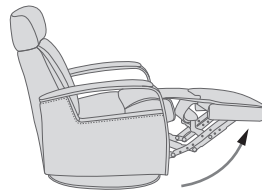

The advanced mechanism offers both gliding function and 360°swivel. The mechanism is delivered from the largest supplier of integrated footrest in the world.

Strong, stable and solid MDF base.

FUNCTIONS

360° SWIVEL

GLIDING/ROCKING FUNCTION

INTEGRATED FOOTSTOOL

EFFORTLESS RECLINING

ADJUSTABLE HEAD- AND NECK SUPPORT

FUNCTIONS

HEIGHT ADJUSTABLE HEADREST SYSTEM

OPTIONS