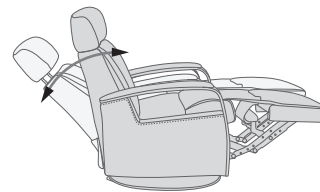

The advanced mechanism offers both gliding function and 360°swivel. The mechanism is delivered from the largest supplier of integrated footrest in the world.

Strong, stable and solid MDF base.

FUNCTIONS

360° SWIVEL

GLIDING/ROCKING FUNCTION

INTEGRATED FOOTSTOOL

EFFORTLESS RECLINING

ADJUSTABLE HEAD- AND NECK SUPPORT

FUNCTIONS

HEIGHT ADJUSTABLE HEADREST SYSTEM

OPTIONS