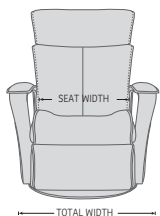

360° SWIVEL

GLIDING/ROCKING FUNCTION

INTEGRATED FOOTSTOOL

EFFORTLESS RECLINING

ADJUSTABLE HEAD- AND NECK SUPPORT

FUNCTIONS

HEIGHT ADJUSTABLE HEADREST SYSTEM

OPTIONS

GLIDING/ROCKING FUNCTION

FRONT SKIRT OPTION

CHAISE OPTION

DIMENSIONS

CHAIR SIZE	TOTAL WIDTH	TOTAL DEPTH	TOTAL HEIGHT	SEAT WIDTH	SEAT HEIGHT	SEAT DEPTH	TOTAL DEPTH (reclined)	WALL CLEARANCE REQUIREMENT
Majesty RG275 standard size with chaise	82.5 cm / 32.4 in	96 - 100 cm / 37.7 - 39.3 in	99.5 - 112.5 cm / 39.1 - 44.2 in	53 cm / 20.8 in	50 cm / 19.6 in	62 cm / 24.4 in	165 - 173 cm / 64.9 - 68.1 in	31 - 38 cm / 12.2 - 14.9 in
Majesty RG375 large size with chaise	87.5 cm / 34.4 in	96 - 100 cm / 37.7 - 39.3 in	99.5 - 112.5 cm / 39.1 - 44.2 in	58 cm / 22.8 in	50 cm / 19.6 in	62 cm / 24.4 in	165 - 173 cm / 64.9 - 68.1 in	31 - 38 cm / 12.2 - 14.9 in
Majesty RM275 standard size with chaise	82.5 cm / 32.4 in	96 - 100 cm / 37.7 - 39.3 in	99.5 - 112.5 cm / 39.1 - 44.2 in	53 cm / 20.8 in	50 cm / 19.6 in	62 cm / 24.4 in	165 - 173 cm / 64.9 - 68.1 in	31 - 38 cm / 12.2 - 14.9 in
Majesty RM375 large size with chaise	87.5 cm / 34.4 in	96 - 100 cm / 37.7 - 39.3 in	99.5 - 112.5 cm / 39.1 - 44.2 in	58 cm / 22.8 in	50 cm / 19.6 in	62 cm / 24.4 in	165 - 173 cm / 64.9 - 68.1 in	31 - 38 cm / 12.2 - 14.9 in

* The dimensions are approximate and may vary with +/-2cm

imgcomfort.com