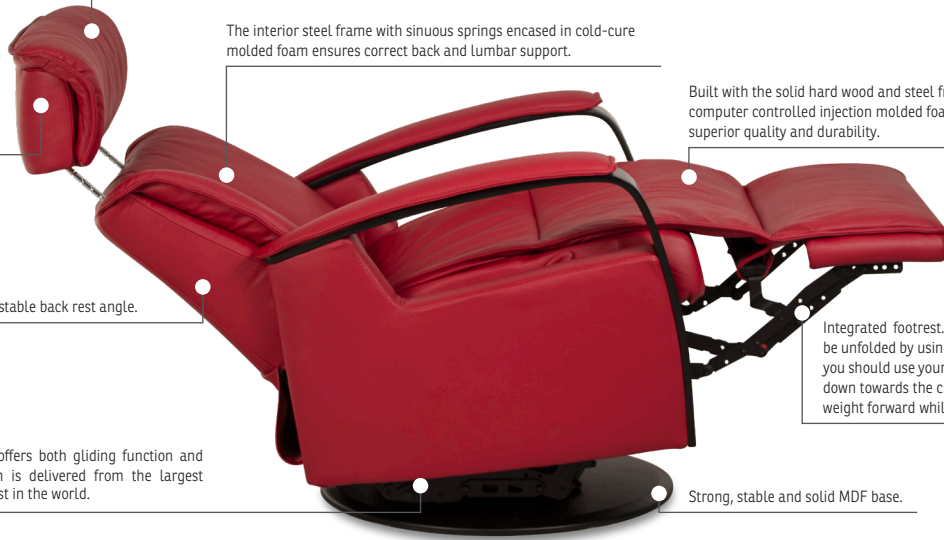

MAJESTY GLIDER

Computer controlled injection molded cold-cure foam ensures ergonomically correct seating and comfort throughout all areas of the chair. / The headrest is height adjustable for perfect fit.

Adjustable head and neck support gives you an ultimate comfort in all seating positions.

The interior steel frame with sinuous springs encased in cold-cure molded foam ensures correct back and lumbar support.

Built with the solid hard wood and steel frame and use of computer controlled injection molded foam IMG guarantees superior quality and durability.

Effortless reclining and adjustable back rest angle.

Integrated footrest. The footrest can easily be unfolded by using the handle. To fold it in you should use your feet to press the footrest down towards the chair and move your body weight forward while seating.

The advanced mechanism offers both gliding function and 360°swivel. The mechanism is delivered from the largest supplier of integrated footrest in the world.

Strong, stable and solid MDF base.

FUNCTIONS