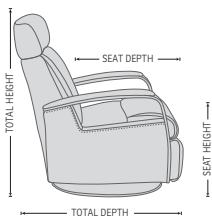

360° SWIVEL

GLIDING/ROCKING FUNCTION

INTEGRATED FOOTSTOOL

EFFORTLESS RECLINING

ADJUSTABLE HEAD- AND NECK SUPPORT

FUNCTIONS

HEIGHT ADJUSTABLE HEADREST SYSTEM

OPTIONS

GLIDING/ROCKING FUNCTION

FRONT SKIRT OPTION

CHAISE OPTION

DIMENSIONS

CHAIR SIZE	TOTAL WIDTH	TOTAL DEPTH	TOTAL HEIGHT	SEAT WIDTH	SEAT HEIGHT	SEAT DEPTH	TOTAL DEPTH (reclined)	WALL CLEARANCE REQUIREMENT
Majesty RG275 standard size with chaise	82.5 cm / 32.4 in	96 - 100 cm / 37.7 - 39.3 in	99.5 - 112.5 cm / 39.1 - 44.2 in	53 cm / 20.8 in	50 cm / 19.6 in	62 cm / 24.4 in	165 - 173 cm / 64.9 - 68.1 in	31 - 38 cm / 12.2 - 14.9 in
Majesty RG375 large size with chaise	87.5 cm / 34.4 in	96 - 100 cm / 37.7 - 39.3 in	99.5 - 112.5 cm / 39.1 - 44.2 in	58 cm / 22.8 in	50 cm / 19.6 in	62 cm / 24.4 in	165 - 173 cm / 64.9 - 68.1 in	31 - 38 cm / 12.2 - 14.9 in
Majesty RM275 standard size with chaise	82.5 cm / 32.4 in	96 - 100 cm / 37.7 - 39.3 in	99.5 - 112.5 cm / 39.1 - 44.2 in	53 cm / 20.8 in	50 cm / 19.6 in	62 cm / 24.4 in	165 - 173 cm / 64.9 - 68.1 in	31 - 38 cm / 12.2 - 14.9 in
Majesty RM375 large size with chaise	87.5 cm / 34.4 in	96 - 100 cm / 37.7 - 39.3 in	99.5 - 112.5 cm / 39.1 - 44.2 in	58 cm / 22.8 in	50 cm / 19.6 in	62 cm / 24.4 in	165 - 173 cm / 64.9 - 68.1 in	31 - 38 cm / 12.2 - 14.9 in

* The dimensions are approximate and may vary with +/-2cm

imgcomfort.com