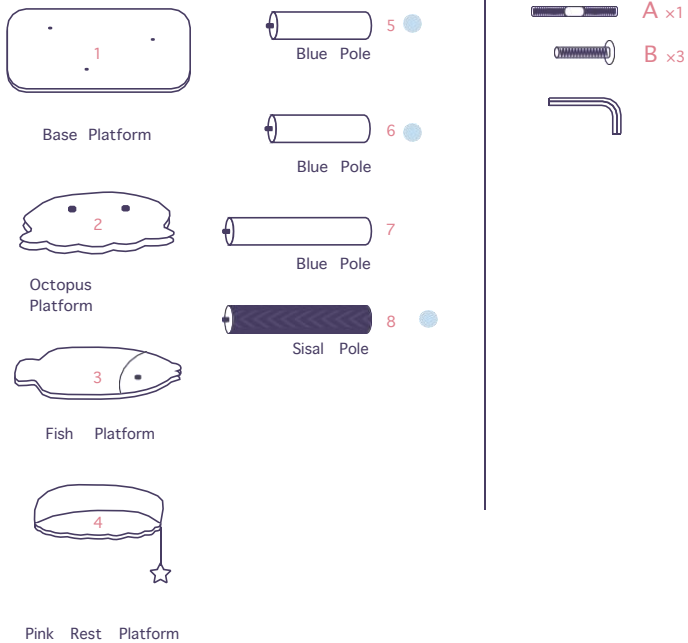

36.2 IN
HEIGHT

OCEAN VIEW

CAT TREE

STYLE-M

READ BEFORE YOU START

Please identify and sort all components shown below.
For any issues during installation, please ask for assistance at info@purpymx.com .if you buy L, [click here](#).

SAFETY GUIDELINES TO PREVENT INJURIES

- This cat tree is intended for CATS, not to be sat on by human babies.
- Care should be taken when unpacking the product.
- Keep small objects away from children and pets.
- Follow instructions accordingly, make sure all steps are accomplished.
- NEVER climb, shake, step on, or hang on the product.
- Keep the cat tree indoors and away from direct sunlight or damp areas.
- Always operate this cat tree on a flat, level, and stable surface.
- Examine the cat tree frequently for damaged, missing, or loose parts.
- Discard if the cat tree is torn or damaged.
- Contact our customer service for any damaged parts within two months.

IMPORTANT

- Please identify and sort all components shown below.
- All pictures shown are for illustration purposes only. The actual cat tree may vary due to product enhancement.

ASSEMBLY INSTRUCTIONS