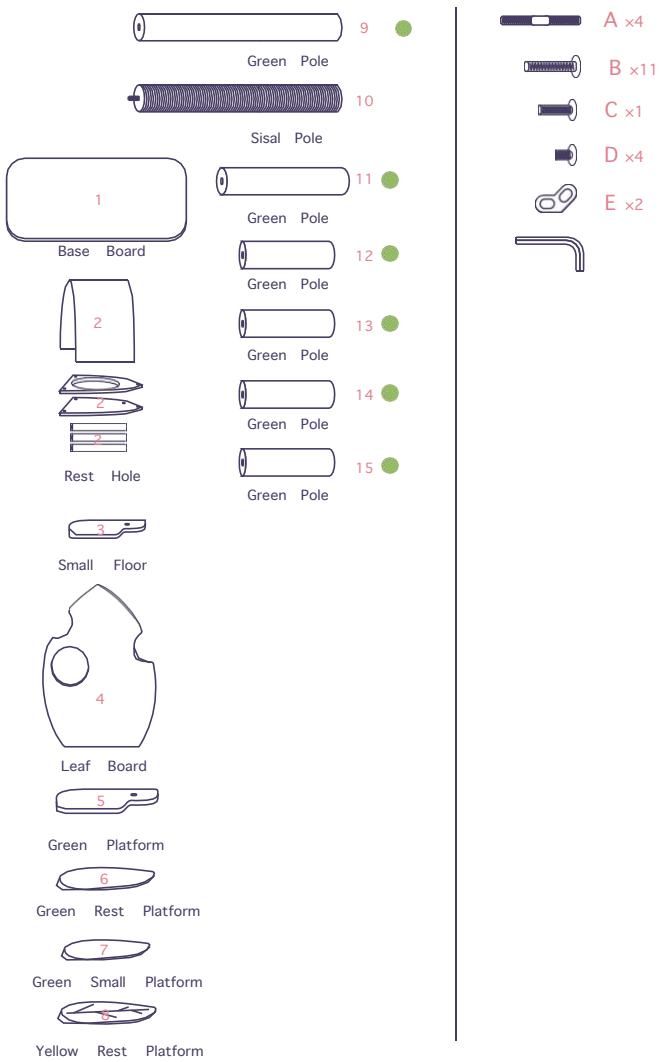

49.6in
HEIGHT

JUNGLE WORLD

CAT TREE

STYLE-L

READ BEFORE YOU START

Please identify and sort all components shown below.
For any issues during installation, please ask for assistance at info@purrypymx.com .if you buy XL, click [here](#).

SAFETY GUIDELINES TO PREVENT INJURIES

- This cat tree is intended for CATS, not to be sat on by human babies.
- Care should be taken when unpacking the product.
- Keep small objects away from children and pets.
- Follow instructions accordingly, make sure all steps are accomplished.
- NEVER climb, shake, step on, or hang on the product.
- Keep the cat tree indoors and away from direct sunlight or damp areas.
- Always operate this cat tree on a flat, level, and stable surface.
- Examine the cat tree frequently for damaged, missing, or loose parts.
- Discard if the cat tree is torn or damaged.
- Contact our customer service for any damaged parts within two months.

IMPORTANT

- Please identify and sort all components shown below.
- All pictures shown are for illustration purposes only. The actual cat tree may vary due to product enhancement.

ASSEMBLY INSTRUCTIONS