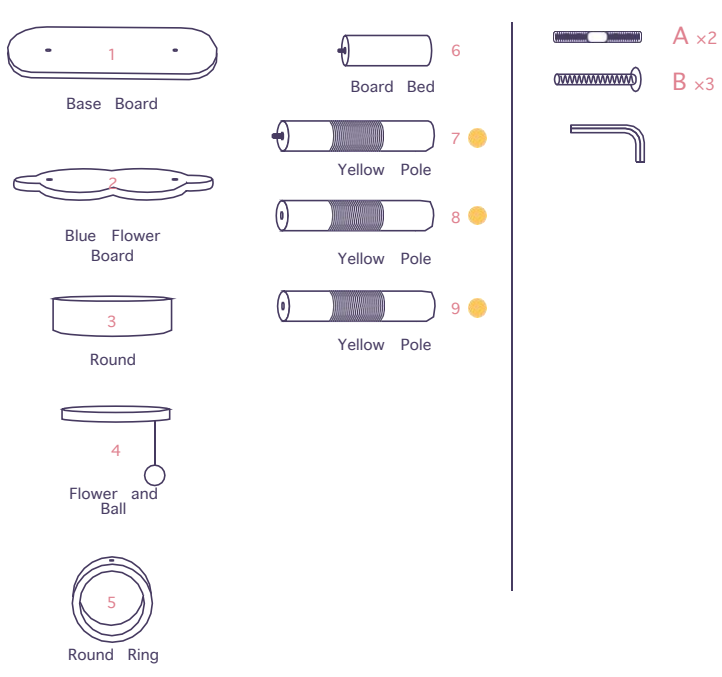

25.6 IN
HEIGHT

FLOWER DESIGN

CAT TREE

STYLE-A

READ BEFORE YOU START

Please identify and sort all components shown below.
For any issues during installation, please ask for assistance at info@purrypymx.com, if you buy B, click [here](#). if you buy C, click [here](#).

SAFETY GUIDELINES TO PREVENT INJURIES

- This cat tree is intended for CATS, not to be sat on by human babies.
- Care should be taken when unpacking the product.
- Keep small objects away from children and pets.
- Follow instructions accordingly, make sure all steps are accomplished.
- NEVER climb, shake, step on, or hang on the product.
- Keep the cat tree indoors and away from direct sunlight or damp areas.
- Always operate this cat tree on a flat, level, and stable surface.
- Examine the cat tree frequently for damaged, missing, or loose parts.
- Discard if the cat tree is torn or damaged.
- Contact our customer service for any damaged parts within two months.

IMPORTANT

- Please identify and sort all components shown below.
- All pictures shown are for illustration purposes only. The actual cat tree may vary due to product enhancement.

ASSEMBLY INSTRUCTIONS