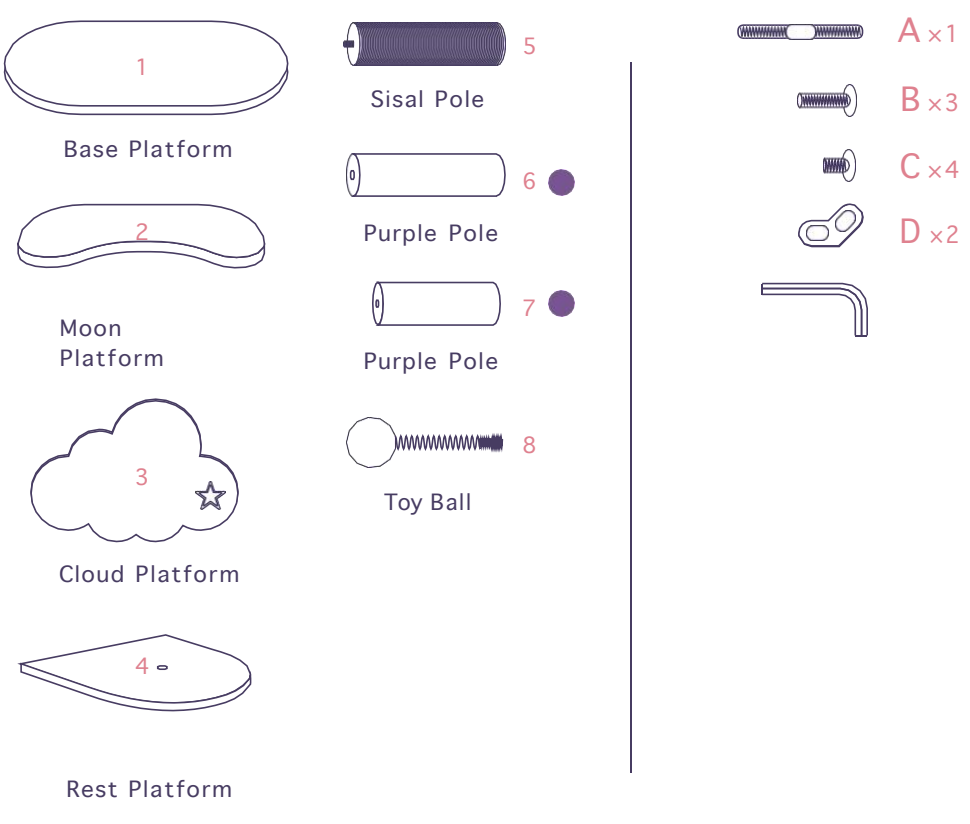

29.9 IN
HEIGHT

MOONLIGHT

CAT TREE

STYLE-A

READ BEFORE YOU START

Please identify and sort all components shown below.
 For any issues during installation, please ask for assistance at info@purpymx.com.
 Click here, if you buy [B](#) [C](#) [D](#) [E](#) [F](#)

SAFETY GUIDELINES TO PREVENT INJURIES

- This cat tree is intended for CATS, not to be sat on by human babies.
- Care should be taken when unpacking the product.
- Keep small objects away from children and pets.
- Follow instructions accordingly, make sure all steps are accomplished.
- NEVER climb, shake, step on, or hang on the product.
- Keep the cat tree indoors and away from direct sunlight or damp areas.
- Always operate this cat tree on a flat, level, and stable surface.
- Examine the cat tree frequently for damaged, missing, or loose parts.
- Discard if the cat tree is torn or damaged.
- Contact our customer service for any damaged parts within two months.

IMPORTANT

- Please identify and sort all components shown below.
- All pictures shown are for illustration purposes only. The actual cat tree may vary due to product enhancement.

ASSEMBLY INSTRUCTIONS