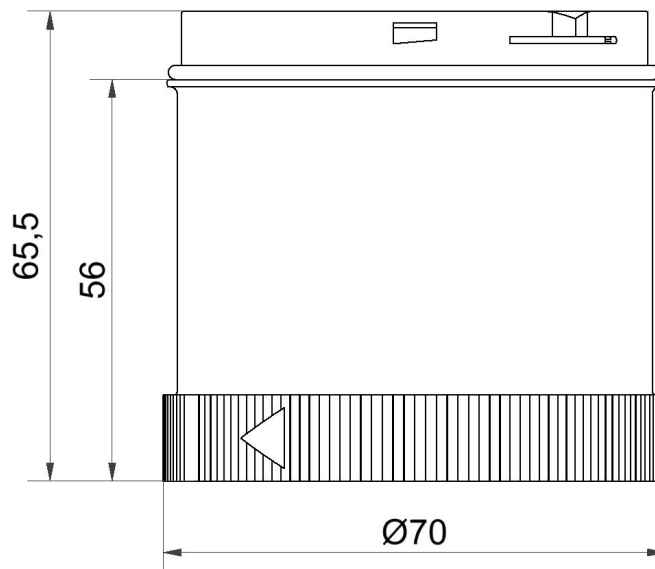

Modular Signal Towers / KombiSIGN 72
TwinLIGHT Classic 24VAC/DC BU

Conforms with UKCA (Importer)	Yes (WERMA (UK) Ltd.)
Conforms with CMIM	No
Conforms with AS-I	No
ICAO Certification	No
Conforms with DNV	No
Conforms with RoHS CN	No
Conforms with VdS	No
MTTF-value [years]	2880

DRAWING

! For additional installation and mounting information, refer to the appropriate user guide at www.werma.com. This printed copy is for information only and is subject to alteration.