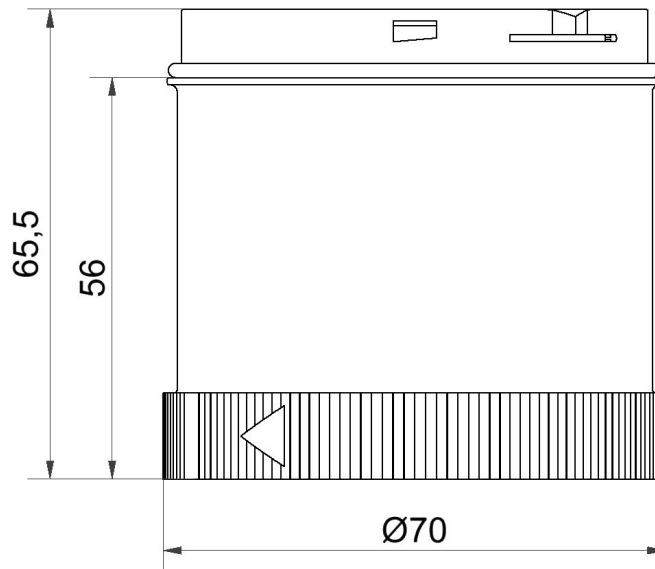

Modular Signal Towers / KombiSIGN 72
TwinLIGHT Classic 24VAC/DC YE

Conforms with UKCA (Importer)	Yes (WERMA (UK) Ltd.)
Conforms with CMIM	No
Conforms with AS-I	No
ICAO Certification	No
Conforms with DNV	No
Conforms with RoHS CN	No
Conforms with VdS	No
MTTF-value [years]	2598

DRAWING

! For additional installation and mounting information, refer to the appropriate user guide at www.werma.com. This printed copy is for information only and is subject to alteration.