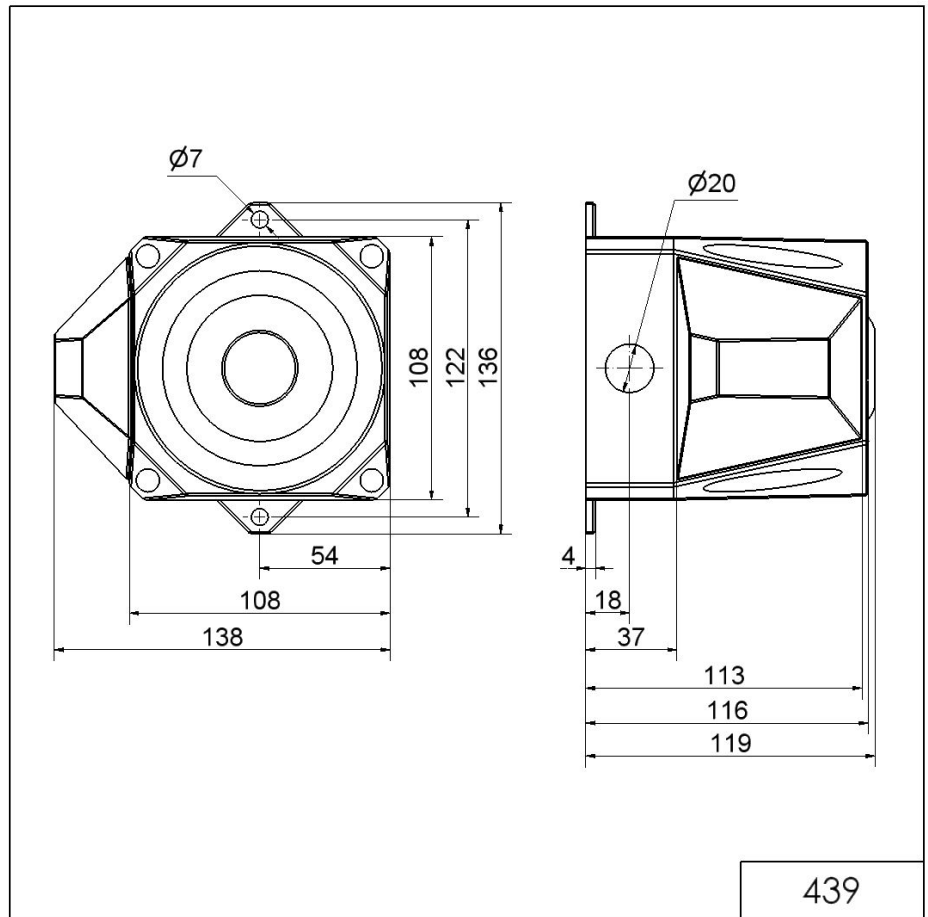

Heavy-Duty / Flash/Multi-Tone Sounder 439

Flash/Sounder WM 32 tne 115-230VAC GY/RD

DRAWING

439

For additional installation and mounting information, refer to the appropriate user guide at www.werma.com. This printed copy is for information only and is subject to alteration.