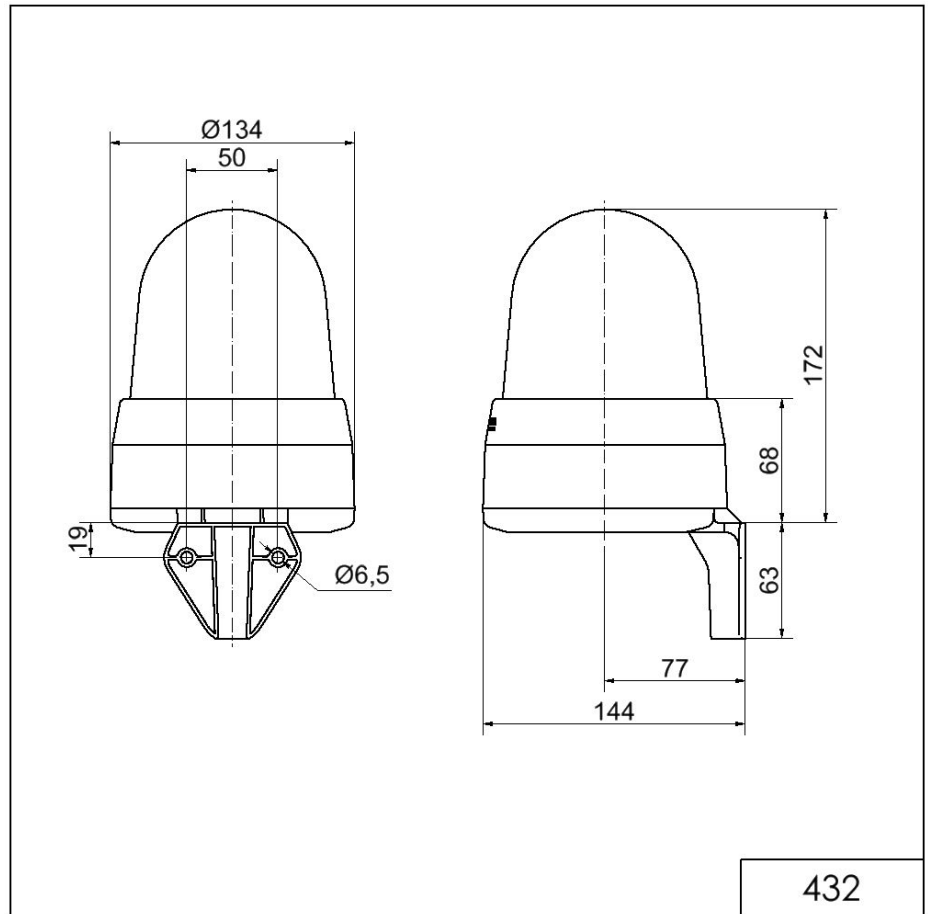

Midi / LED/Multi-Tone Sounder 432

LED Siren WM 32 tne 115-230VAC BU

DRAWING

! For additional installation and mounting information, refer to the appropriate user guide at www.werma.com. This printed copy is for information only and is subject to alteration.