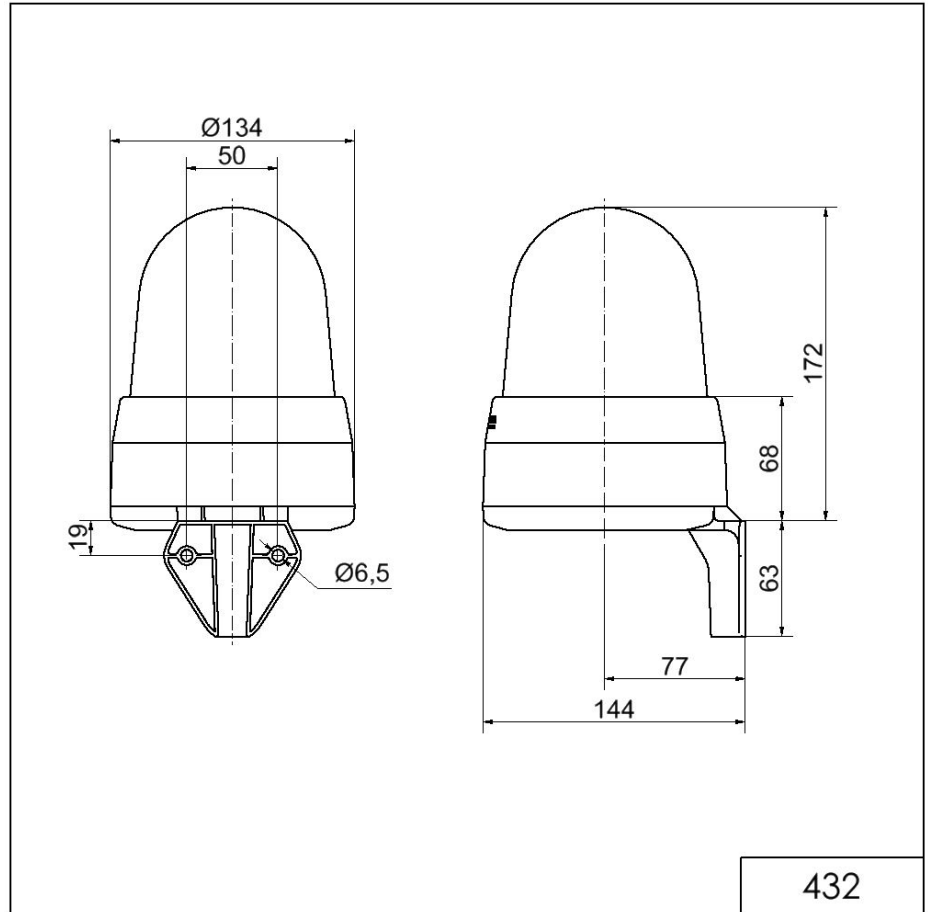

Midi / LED/Multi-Tone Sounder 432

LED Siren WM 32 tne 115-230VAC CL

DRAWING

! For additional installation and mounting information, refer to the appropriate user guide at www.werma.com. This printed copy is for information only and is subject to alteration.