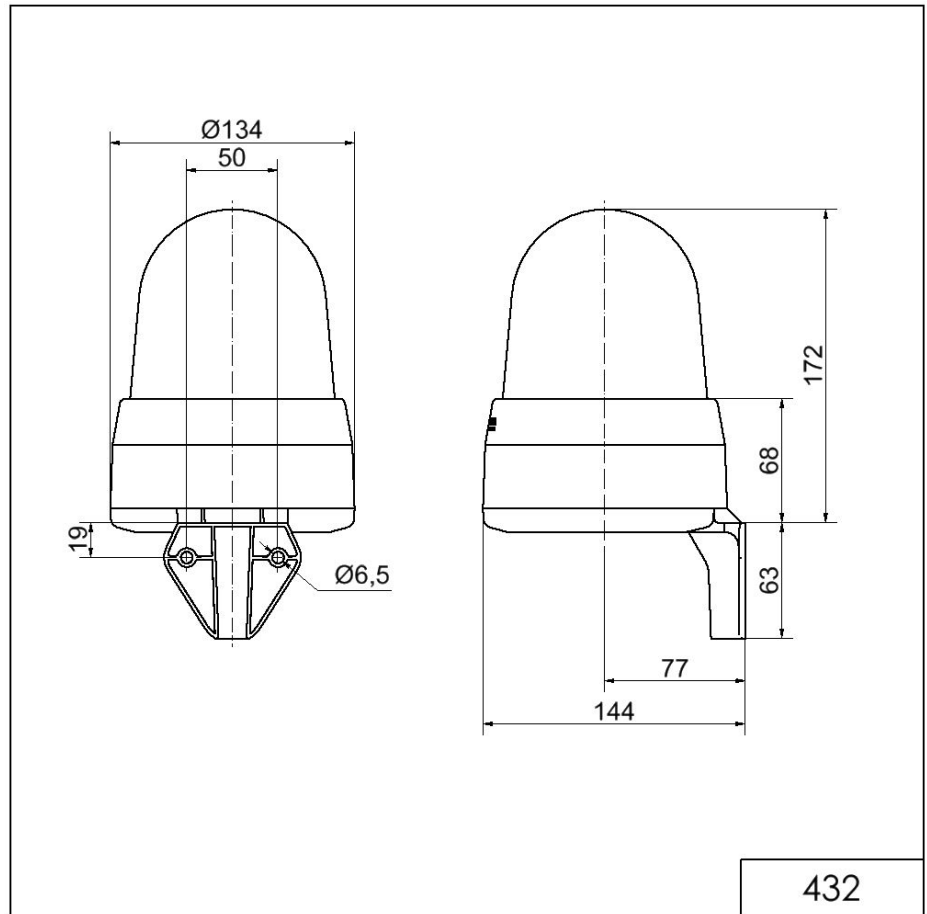

Midi / LED/Multi-Tone Sounder 432

LED Siren WM 32 tne 115-230VAC YE

DRAWING

! For additional installation and mounting information, refer to the appropriate user guide at www.werma.com. This printed copy is for information only and is subject to alteration.