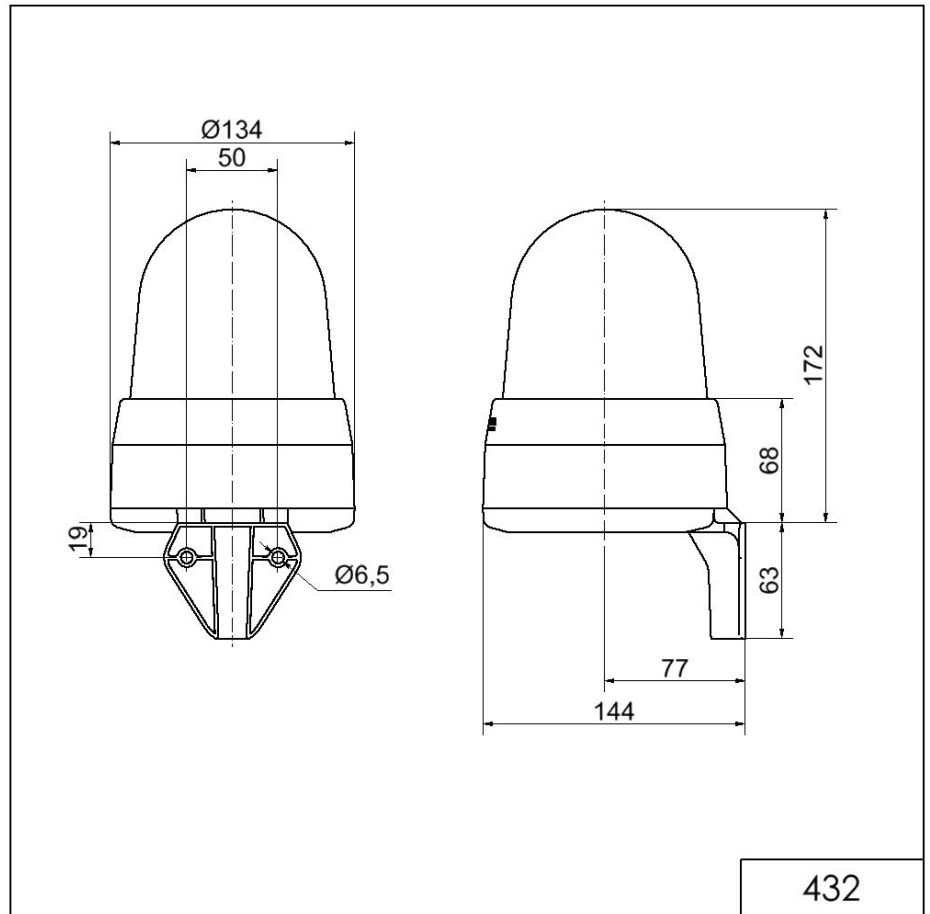

Midi / LED/Multi-Tone Sounder 432

LED Siren WM 32 tne 115-230VAC GN

DRAWING

432

! For additional installation and mounting information, refer to the appropriate user guide at www.werma.com. This printed copy is for information only and is subject to alteration.