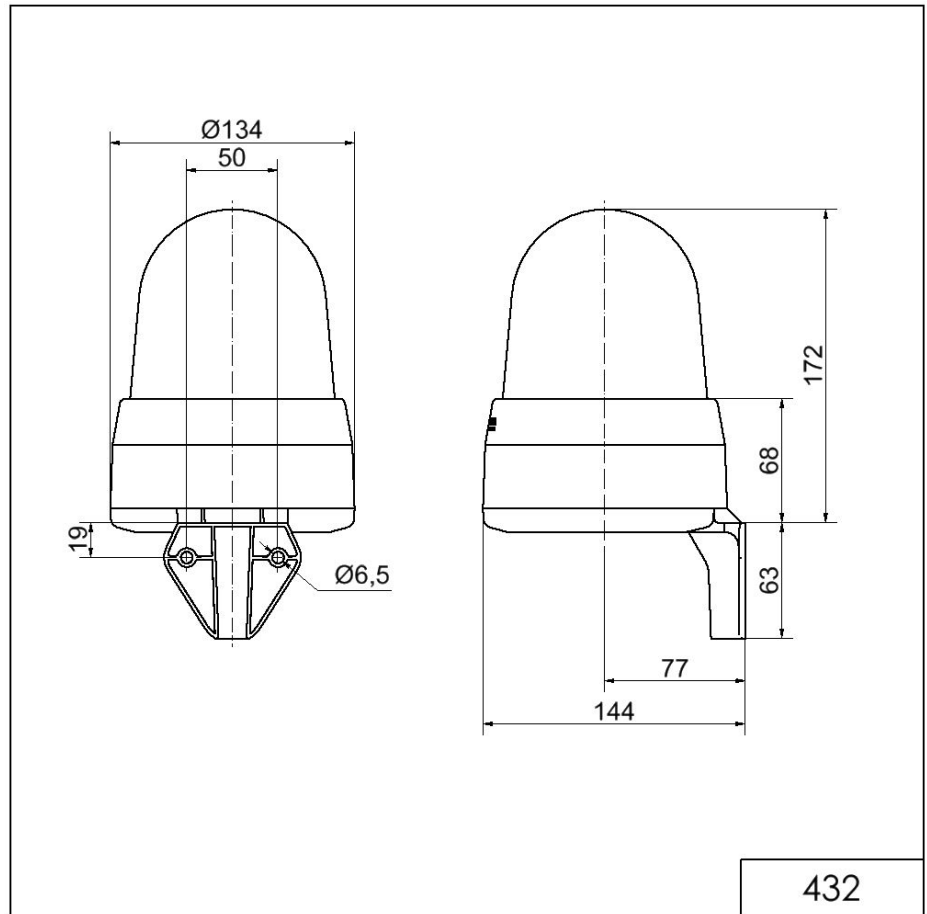

Midi / LED/Multi-Tone Sounder 432

LED Siren WM 32 tne 115-230VAC RD

DRAWING

! For additional installation and mounting information, refer to the appropriate user guide at www.werma.com. This printed copy is for information only and is subject to alteration.