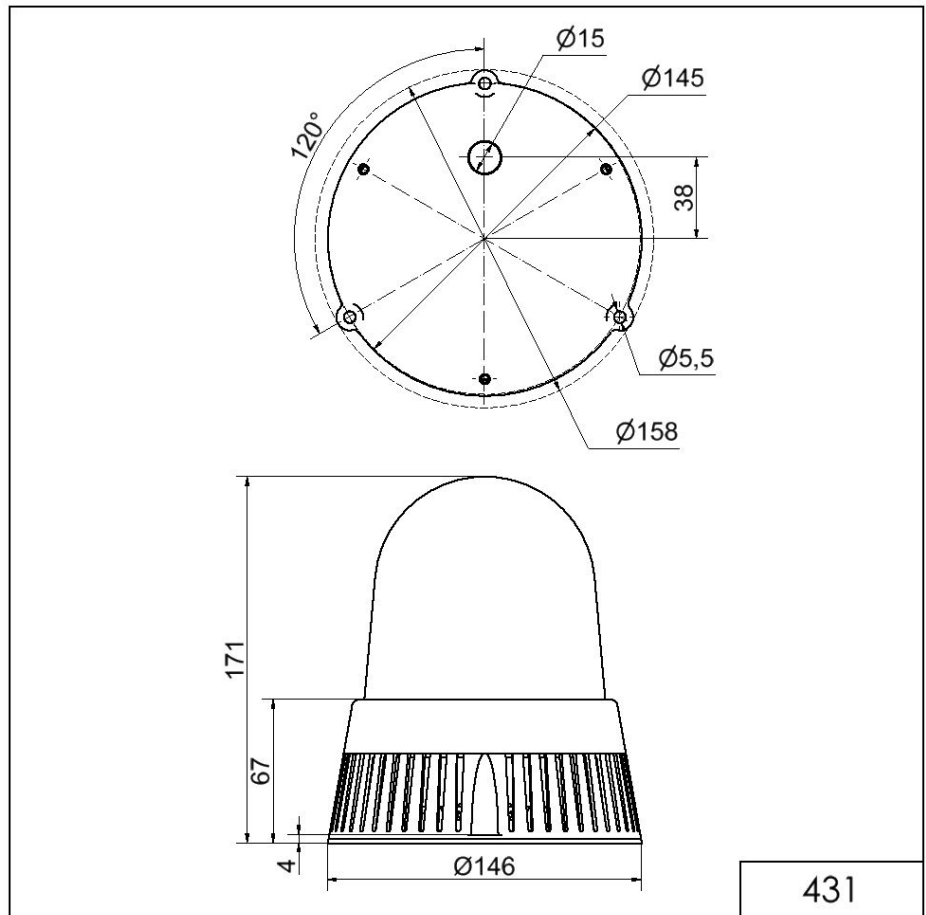

Midi / LED/Flash/EVS/Multi-t. sounder 431

LED Siren BM 32 tne 115-230VAC CL

DRAWING

! For additional installation and mounting information, refer to the appropriate user guide at www.werma.com. This printed copy is for information only and is subject to alteration.