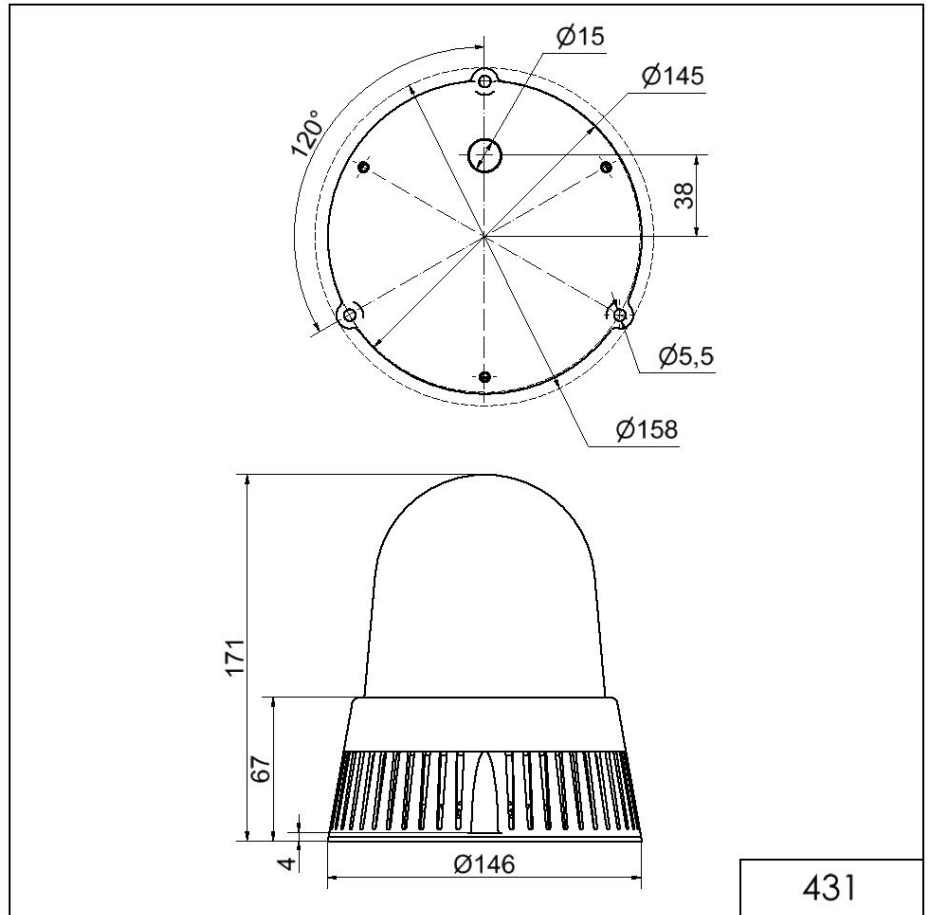

Midi / LED/Flash/EVS/Multi-t. sounder 431

LED Siren BM 32 tne 115-230VAC YE

DRAWING

! For additional installation and mounting information, refer to the appropriate user guide at www.werma.com. This printed copy is for information only and is subject to alteration.