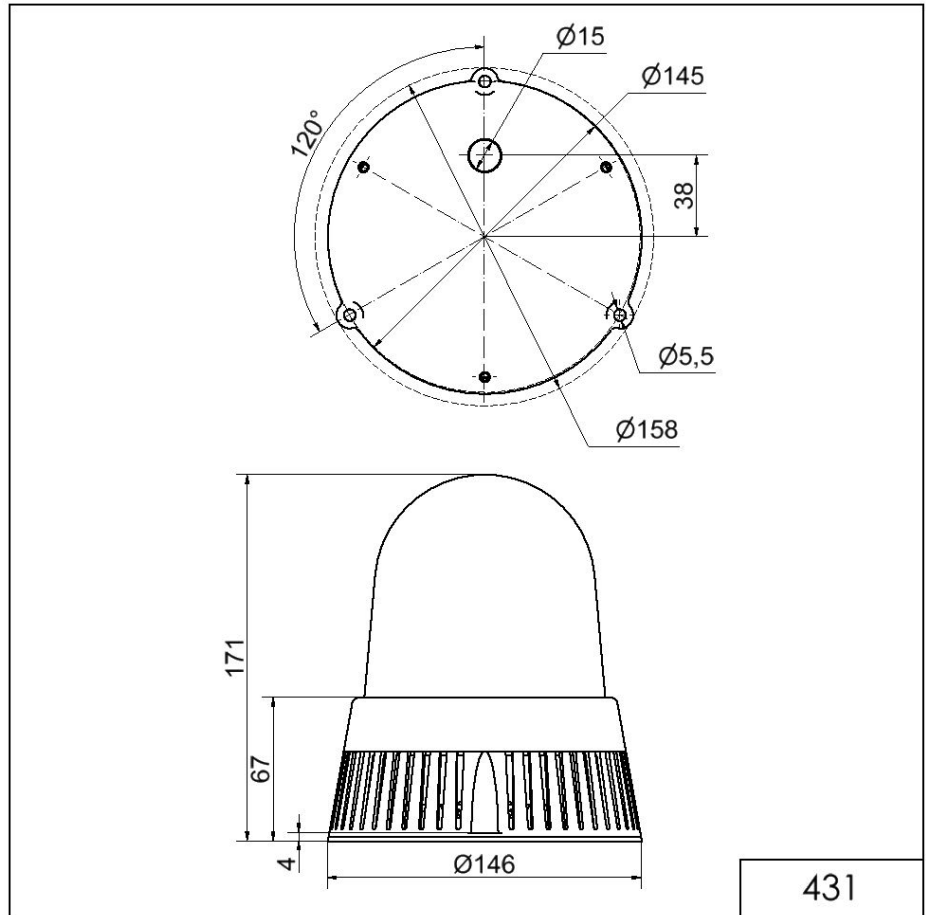

Midi / LED/Flash/EVS/Multi-t. sounder 431

LED Siren BM 32 tne 115-230VAC GN

DRAWING

! For additional installation and mounting information, refer to the appropriate user guide at www.werma.com. This printed copy is for information only and is subject to alteration.