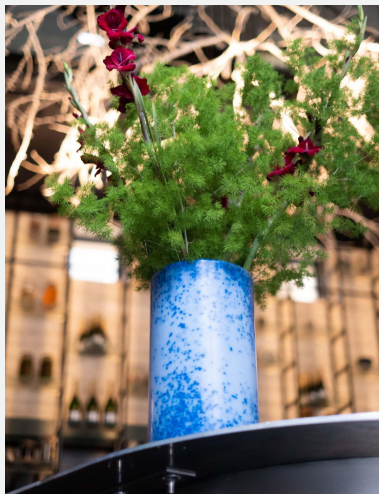

## MATERIAL AND PRODUCTION

The product is made from only one type of recycled plastic, polyethylene. DONNA vase is rotational moulded. Designed for courageous and vivid flower bouquets.