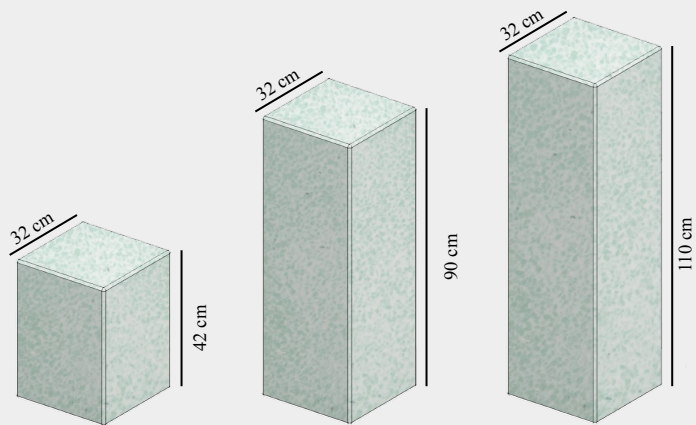

SIGRID

MATERIAL

The product is made from only one type of recycled plastic, polyethylene, to ensure that it can be recycled again and again. Sigrid is rotation-moulded in one piece and has a thickness of 50-100 mm. The material is UV-protected and weather resistant.

SURFACE

The moulding cast is glass-blasted on the inside, which makes the surface matte and anti-slip.

DIMENSIONS

Sigrid-42: 32x32x42 cm

Sigrid-90: 32x32x90 cm

Sigrid-110: 32x32x110 cm

WEIGHT

Sigrid-42: 3-4 kg

Sigrid-90: 7-8 kg

Sigrid-110: 10-11 kg

MOUNTING

Sigrid comes with a plug and can be filled with sand or mounted on the surface on the ground.

MAINTENANCE

The surface is easy to clean and tolerates most detergents. No maintenance is required.