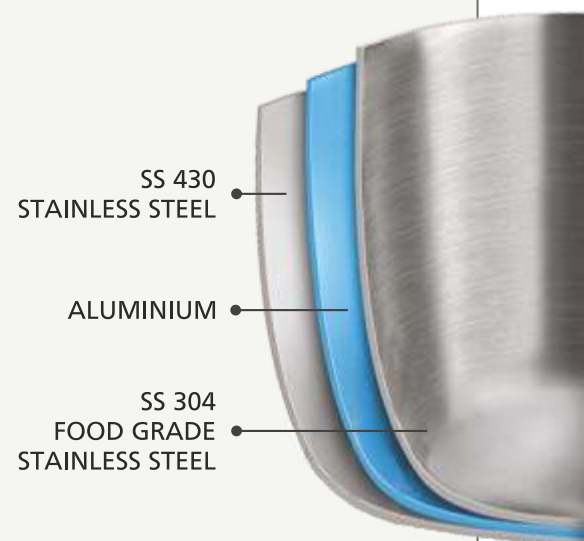

TITANIUM TRI PLY

Vinod's **DONIV** Titanium Triply range redefines fast and healthy cooking with its three metal construction that helps distribute heat evenly and reduce energy usage. Using the best of both stainless steel and aluminium, we have designed the ultimate combination that cooks your meal to perfection.

Choose from our wide variety of Triply cookware products – Titanium Triply Pressure Cookers Outer Lid, Fry Pan, Kadhai with Cover, Sauce Pan with Cover, Tasla, Tope with Cover and switch to **#SmartCooking**.

Layer 1 - Food Grade 18/8 Stainless Steel used in the inner surface for healthy cooking. 18/8 Stainless Steel is the most superior Stainless Steel with longest life.

layer 2 - Encapsulated layer of 1.8 mm thick aluminium throughout the cookware including the bottom and the body. This helps in even heat distribution, less cooking time, minimum burning of food.

Layer 3 - SS 430 magnetic Stainless Steel used as the 3rd layer, making the cookware induction-friendly. The cookware can also be used for conventional cooking.