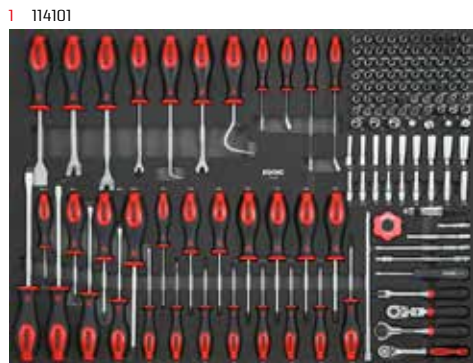

S12XD toolbox

1X 745 X 570MM

Art. no. 773546

S12XD toolbox 7 drawers filled with **735-PCS** tools

XD
EXTRA DEEP