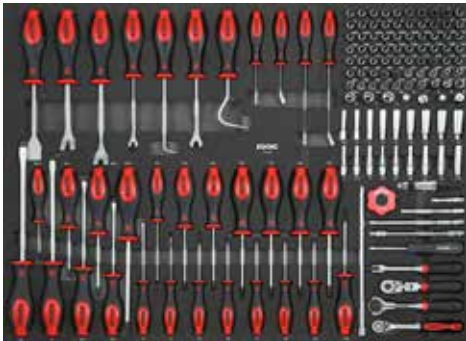

S12XD toolbox

1X 745 X 570MM

Art. no. 771446

S12XD toolbox 7 drawers filled with **714-PCS** tools

1 114101

2 221801

XD
EXTRA DEEP

3 314901

4 607201

Set 607201 contains reversible ratcheting wrenches

5 603402

6 604402

602007

7 601806

601807