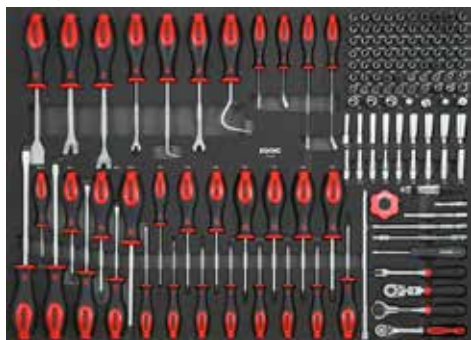

# S14 toolbox

**XL**

1X 745 X 570MM

Art. no. 771408

S14 toolbox 7 drawers filled with **714-PCS** tools

1 114101

2 221801

Set 607201 contains reversible ratcheting wrenches

3 314901

4 607201

5 603402

6 604402

602007

7 601806

601807