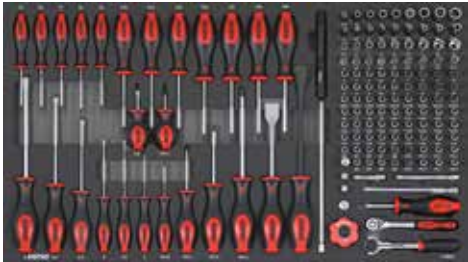

S12 toolbox

1X 745 X 435MM

Art. no. 764429

S12 toolbox 8 drawers filled with **644-PCS** tools

Set 605301 contains reversible ratcheting wrenches

1 114602

2 216401

3 311801