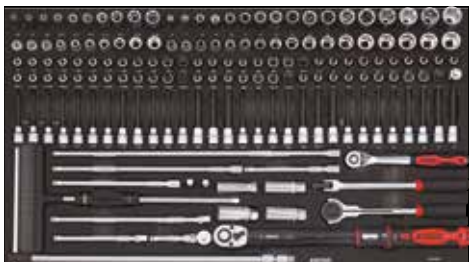

S11 toolbox

L

1X 745 X 435MM

- Art. no. 764411
- Art. no. 764417
- Art. no. 764418
- Art. no. 764420

S11 toolbox 8 drawers filled with **644-PCS** tools

2 216401