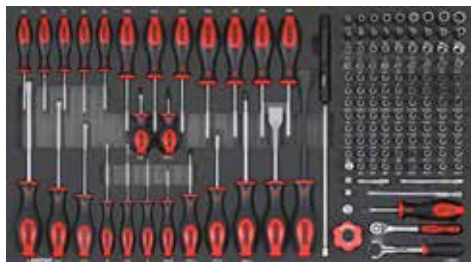

S11 toolbox

L

1X 745 X 435MM

- Art. no. 764411
- Art. no. 764417
- Art. no. 764418
- Art. no. 764420

Set 605301 contains reversible ratcheting wrenches

S11 toolbox 8 drawers filled with **644-PCS** tools

1 114602