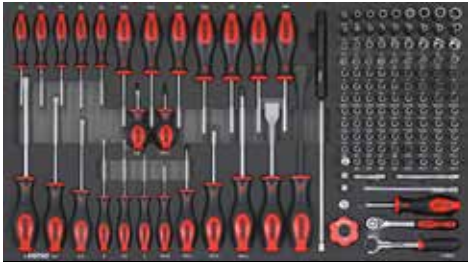

S12 **TOOLS** **575** PCS
E EXTREME

S12 toolbox

L

1X 745 X 435MM

Art. no. 757529

S12 toolbox 7 drawers filled with **575-PCS** tools

Set 605301 contains reversible ratcheting wrenches

1 114602

2 216401

3 311801

4 605301

5 602605

6 602803

7 604001