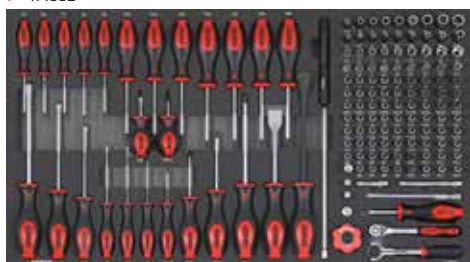

- Art. no. 757511
- Art. no. 757517
- Art. no. 757518
- Art. no. 757520

S11 toolbox 7 drawers filled with **575-PCS** tools

1 114602